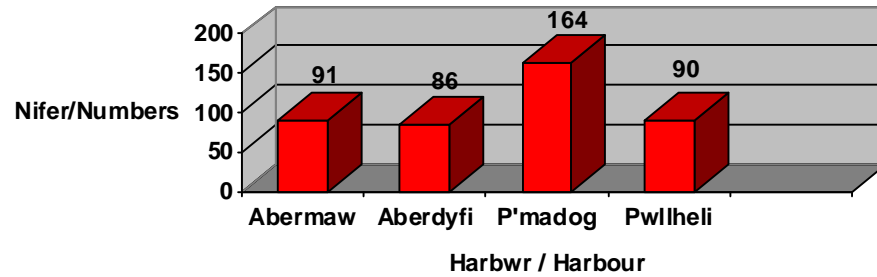

Darlun o ystadegau cychod ym mhob harbwr. Analysis of boat statistics at each harbour.

Nifer o Gychod / Number of Boats