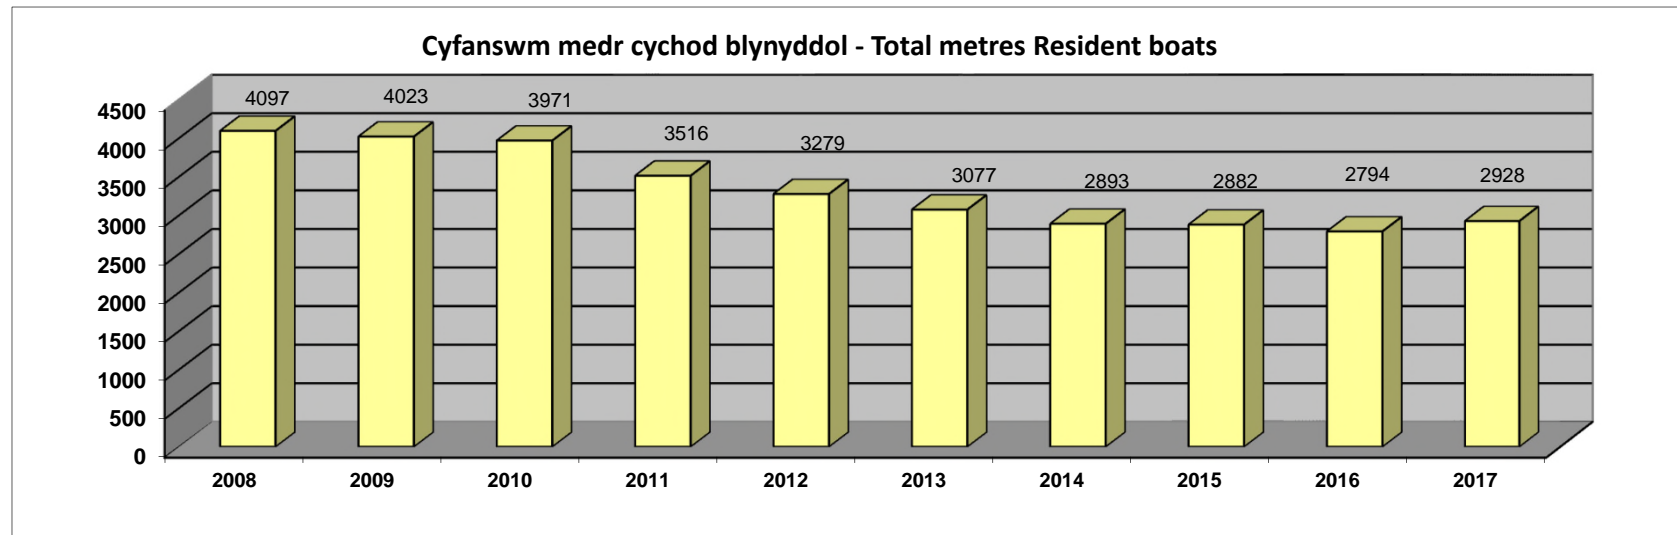

Ystadegau Blynyddol *Hafan Pwllheli* - i Hydref 2017
Annual Statistics for *Hafan Pwllheli* - to October 2017

Nifer o gychod ymwelwyr mewn blwyddyn - No. of visiting vessels per year

Hyd at Hydref 2017/ Up to October 2017

Cyfanswm medr cychod ymwelwyr - Total mts visiting vessels

Hyd at Hydref 2017/ Up to October 2017

Nifer o gyfod ar yr rhestr diddordeb mewn angorfa - No. of vessels on the Expressions of Interest

Cychod Hwyl/Pwer ar yr rhestr diddordeb mewn angorfa -
No of Sail/Power vessels on the Expressions of Interest list