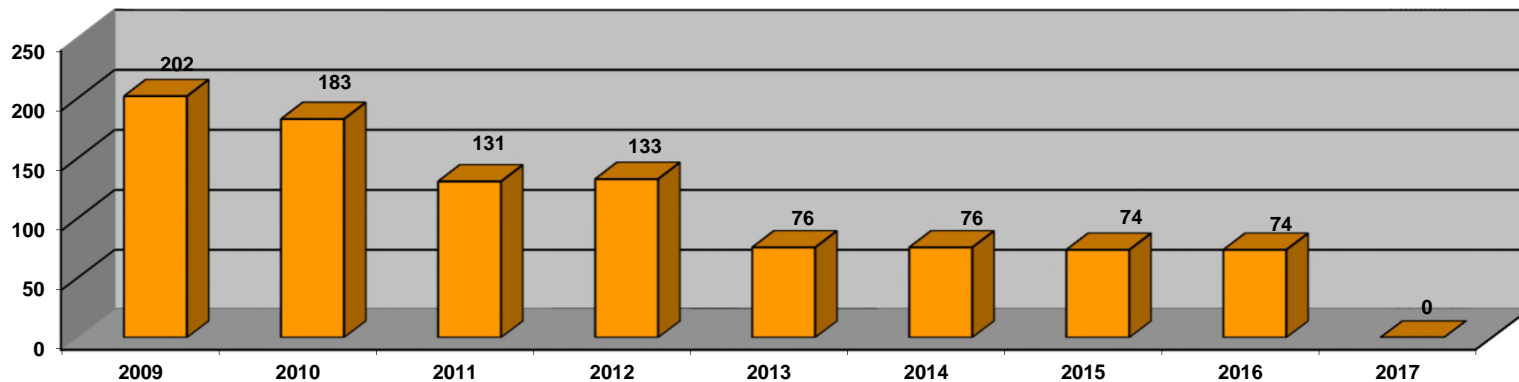

Ystadegau Blynyddol *Hafan Pwllheli* - i Hydref 2017
Annual Statistics for *Hafan Pwllheli* - to October 2017

Nifer o gychod ymwelwyr mewn blwyddyn - No. of visiting vessels per year

Hyd at Hydref 2017/ Up to October 2017

Cyfanswm medr cychod ymwelwyr - Total mts visiting vessels

Hyd at Hydref 2017/ Up to October 2017

Nifer o gyfod ar yr rhestr diddordeb mewn angorfa - No. of vessels on the Expressions of Interest

Cychod Hwyl/Pwer ar yr rhestr diddordeb mewn angorfa -
No of Sail/Power vessels on the Expressions of Interest list