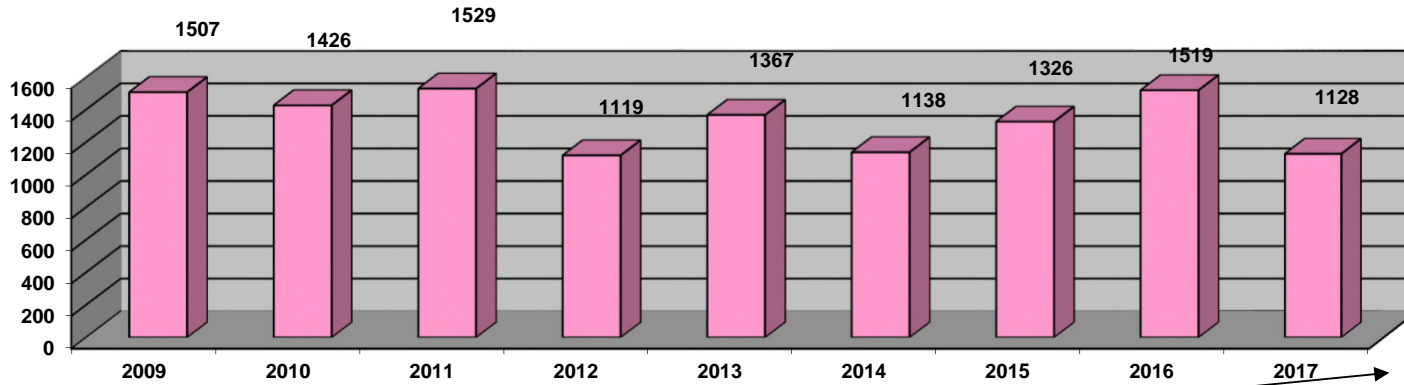

Ystadegau Blynyddol *Hafan Pwllheli* - i Hydref 2017
Annual Statistics for *Hafan Pwllheli* - to October 2017

Nifer o gychod ymwelwyr mewn blwyddyn - No. of visiting vessels per year

Hyd at Hydref 2017/ Up to October 2017

Cyfanswm medr cychod ymwelwyr - Total mts visiting vessels

Hyd at Hydref 2017/ Up to October 2017

Nifer o gyfod ar yr rhestr diddordeb mewn angorfa - No. of vessels on the Expressions of Interest

Cychod Hwyl/Pwer ar yr rhestr diddordeb mewn angorfa -
No of Sail/Power vessels on the Expressions of Interest list

	2009	2010	2011	2012	2013	2014	2015	2016	2017
Wedi gwerthu cwch/sold boat	12	15	12	20	7	13	9	9	6
Ardal newydd/New Cruising Ground	4	10	12	26	8	7	5	8	2
Parcio a lansio/Park and Launch	0	6	2	0	3	4	1	2	0
Dim rheswm/No reason given	30	28	24	17	16	14	2	13	0
Rhu ddrud/Too expensive	3	6	2	3	1	1	3	0	0
Methdalwr/Bankrupt	6	1	0	2	2	0	1	0	0
Iechyd/Ill health	6	3	8	4	8	2	4	9	1
Blwyddyn allan/Year out	13	10	5	3	5	2	2	0	0
Carthu/Dredging	2	2	8	4	0	0	1	0	0
Cyfanswm/Total	76	81	73	79	50	43	28	41	9