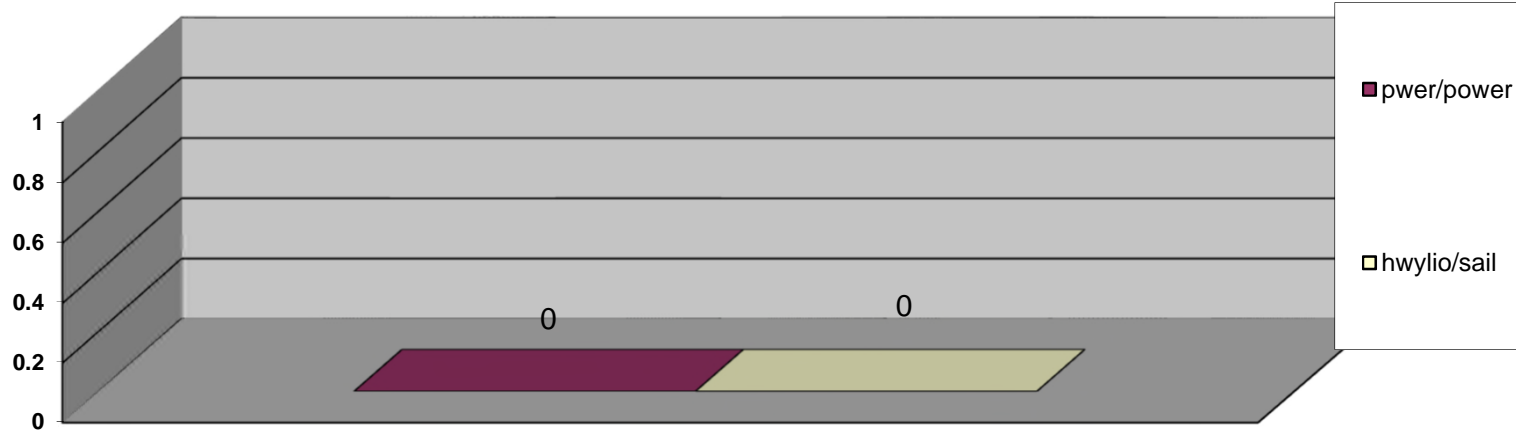

Cyfanswm medr cychod ymwelwyr - Total mts visiting vessels

Hyd at Hydref 2017/ Up to October 2017

Nifer o gyfod ar yr rhestr diddordeb mewn angorfa - No. of vessels on the Expressions of Interest

Cychod Hwyl/Pwer ar yr rhestr diddordeb mewn angorfa -
No of Sail/Power vessels on the Expressions of Interest list