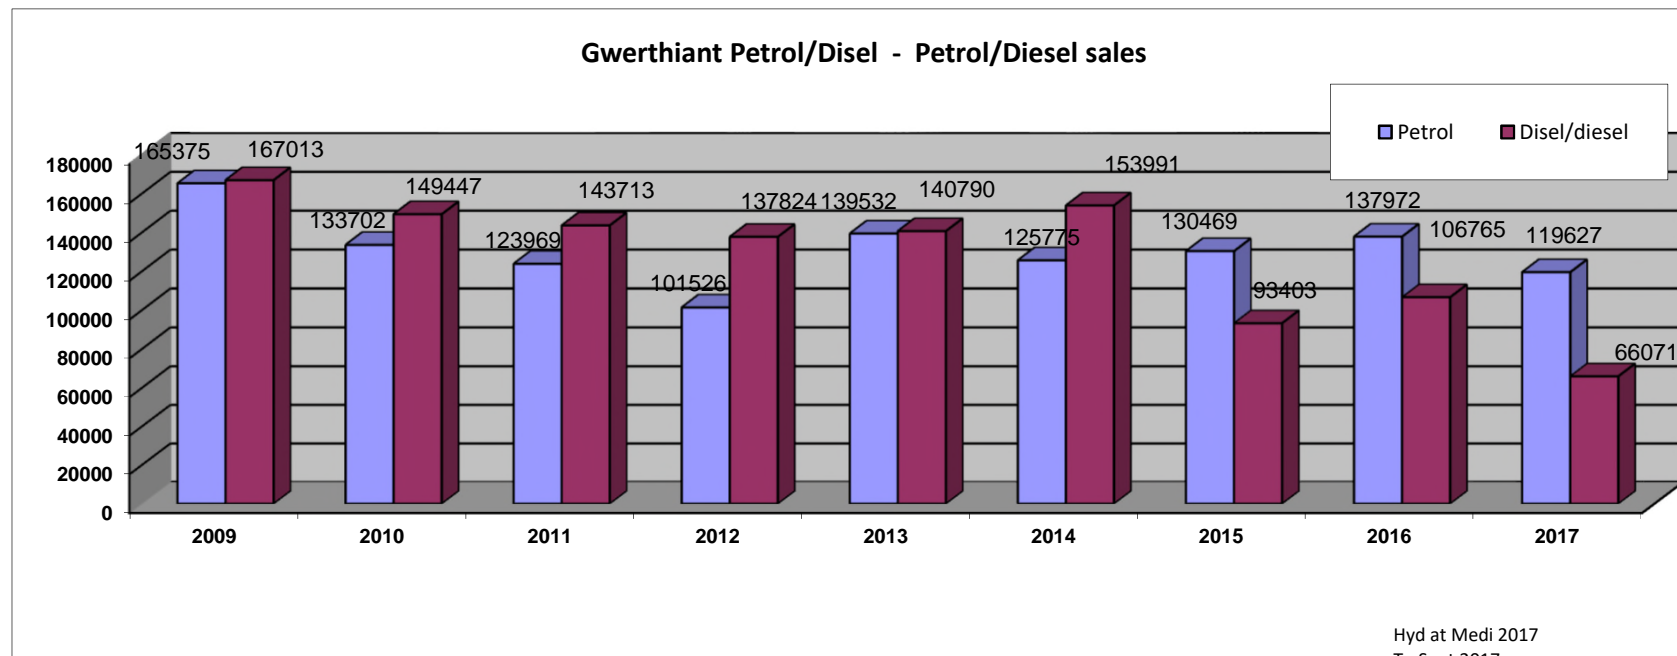

Dadansoddiad o pam fod perchennog doc yn gadel - 1taf Ebrill i 31ain o Fawrth Analysis of why resident bertholders leave 1st April to 31st March

	2009	2010	2011	2012	2013	2014	2015	2016	2017
Wedi gwerthu cwch/sold boat	12	15	12	20	7	13	9	9	6
Ardal newydd/New Cruising Ground	4	10	12	26	8	7	5	8	2
Parcio a lansio/Park and Launch	0	6	2	0	3	4	1	2	0
Dim rheswm/No reason given	30	28	24	17	16	14	2	13	0
Rhu ddrud/Too expensive	3	6	2	3	1	1	3	0	0
Methdalwr/Bankrupt	6	1	0	2	2	0	1	0	0
Iechyd/Ill health	6	3	8	4	8	2	4	9	1
Blwyddyn allan/Year out	13	10	5	3	5	2	2	0	0
Carthu/Dredging	2	2	8	4	0	0	1	0	0
Cyfanswm/Total	76	81	73	79	50	43	28	41	9

Hyd at Hydref 2017
Up to October 2017