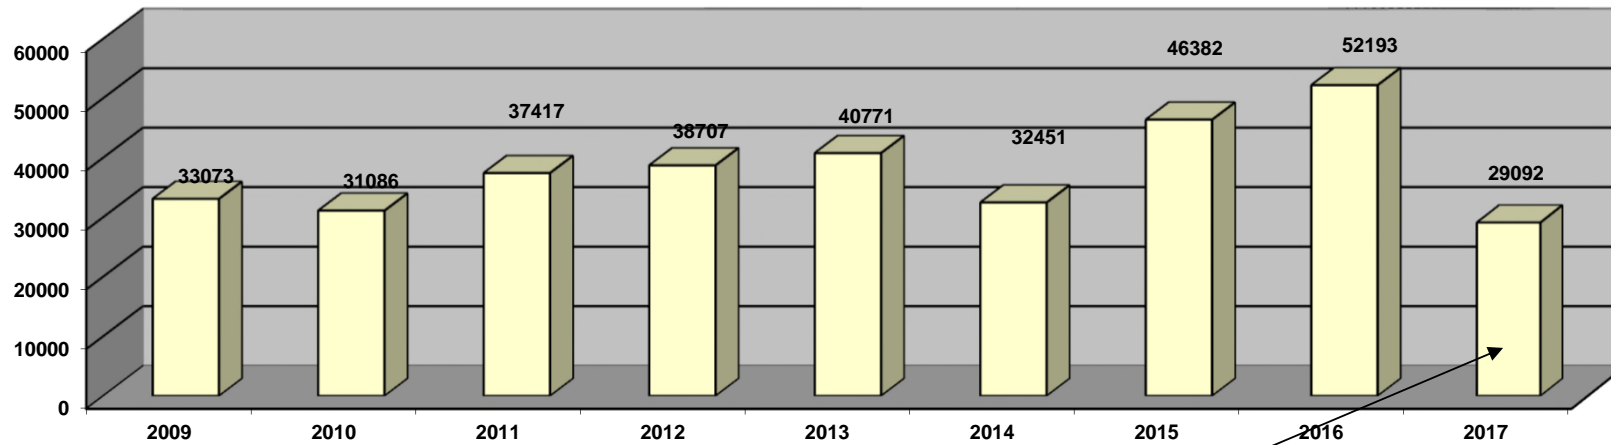

Ystadegau Blynyddol *Hafan Pwllheli* - i Hydref 2017
Annual Statistics for *Hafan Pwllheli* - to October 2017

Nifer o gychod ymwelwyr mewn blwyddyn - No. of visiting vessels per year

Hyd at Hydref 2017/ Up to October 2017

Cyfanswm medr cychod ymwelwyr - Total mts visiting vessels

Hyd at Hydref 2017/ Up to October 2017

Nifer o gyfod ar yr rhestr diddordeb mewn angorfa - No. of vessels on the Expressions of Interest

Cychod Hwyl/Pwer ar yr rhestr diddordeb mewn angorfa -
No of Sail/Power vessels on the Expressions of Interest list

	2009	2010	2011	2012	2013	2014	2015	2016	2017
Wedi gwerthu cwch/sold boat	12	15	12	20	7	13	9	9	6
Ardal newydd/New Cruising Ground	4	10	12	26	8	7	5	8	2
Parcio a lansio/Park and Launch	0	6	2	0	3	4	1	2	0
Dim rheswm/No reason given	30	28	24	17	16	14	2	13	0
Rhu ddrud/Too expensive	3	6	2	3	1	1	3	0	0
Methdalwr/Bankrupt	6	1	0	2	2	0	1	0	0
Iechyd/Ill health	6	3	8	4	8	2	4	9	1
Blwyddyn allan/Year out	13	10	5	3	5	2	2	0	0
Carthu/Dredging	2	2	8	4	0	0	1	0	0
Cyfanswm/Total	76	81	73	79	50	43	28	41	9