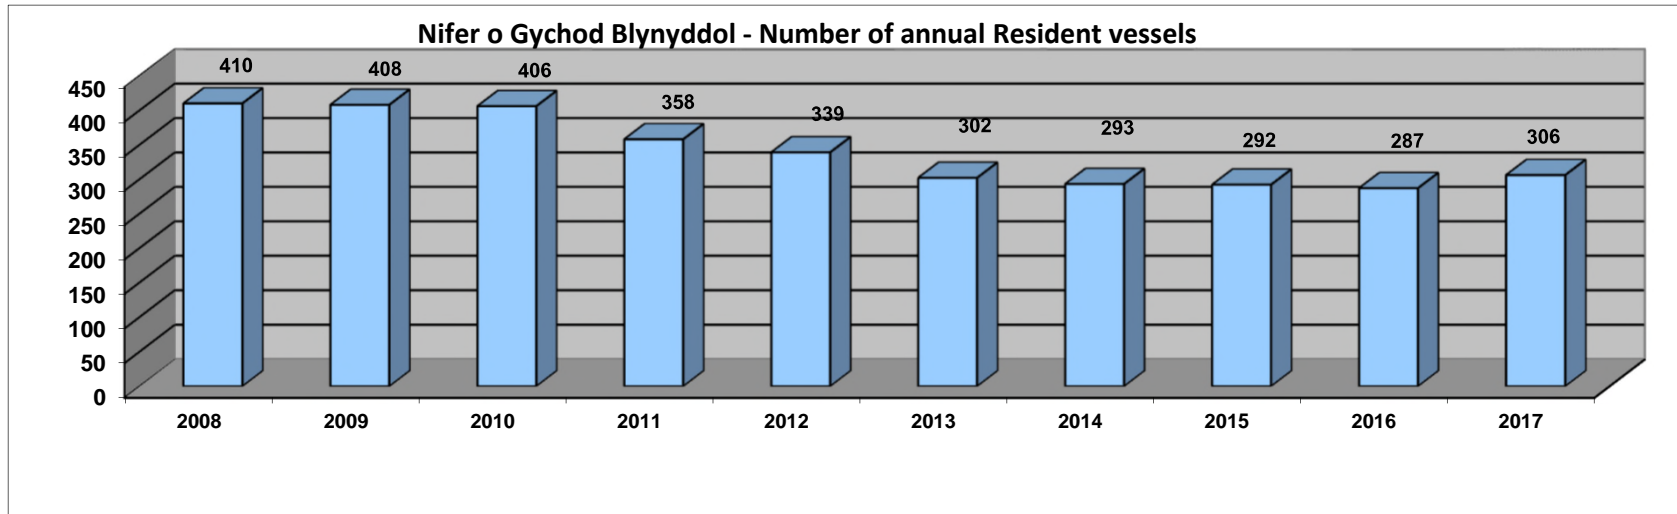

Ystadegau Blynyddol *Hafan Pwllheli* - i Hydref 2017
Annual Statistics for *Hafan Pwllheli* - to October 2017

Nifer o gychod ymwelwyr mewn blwyddyn - No. of visiting vessels per year

Hyd at Hydref 2017/ Up to October 2017

Cyfanswm medr cychod ymwelwyr - Total mts visiting vessels

Hyd at Hydref 2017/ Up to October 2017

Nifer o gyfod ar yr rhestr diddordeb mewn angorfa - No. of vessels on the Expressions of Interest

Cychod Hwyl/Pwer ar yr rhestr diddordeb mewn angorfa -
No of Sail/Power vessels on the Expressions of Interest list