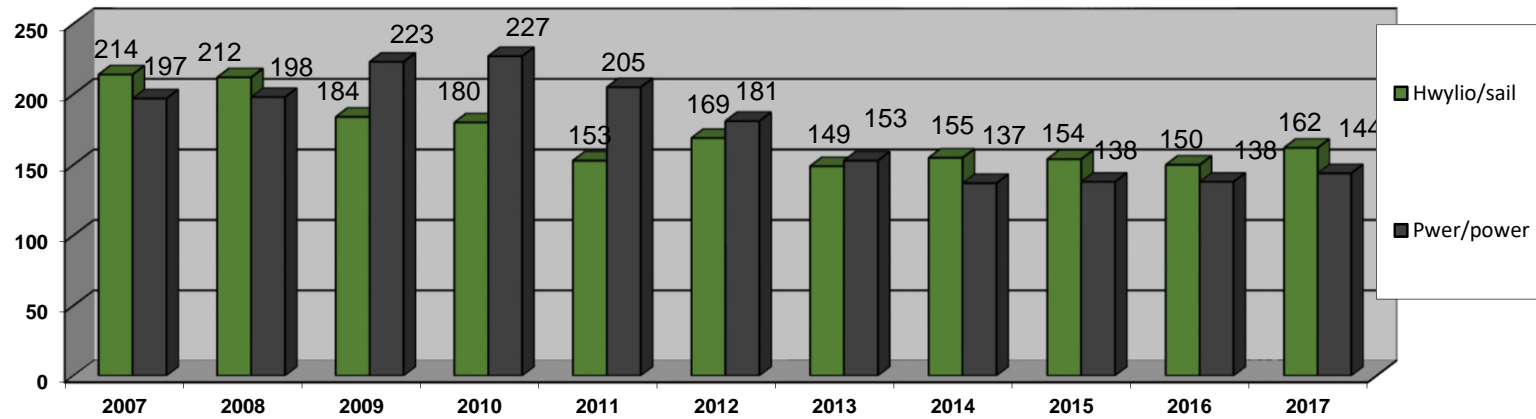

Nifer o gychod Hwyllo/Pwer yn yr Hafan - No. of sailing/power vessels in Hafan