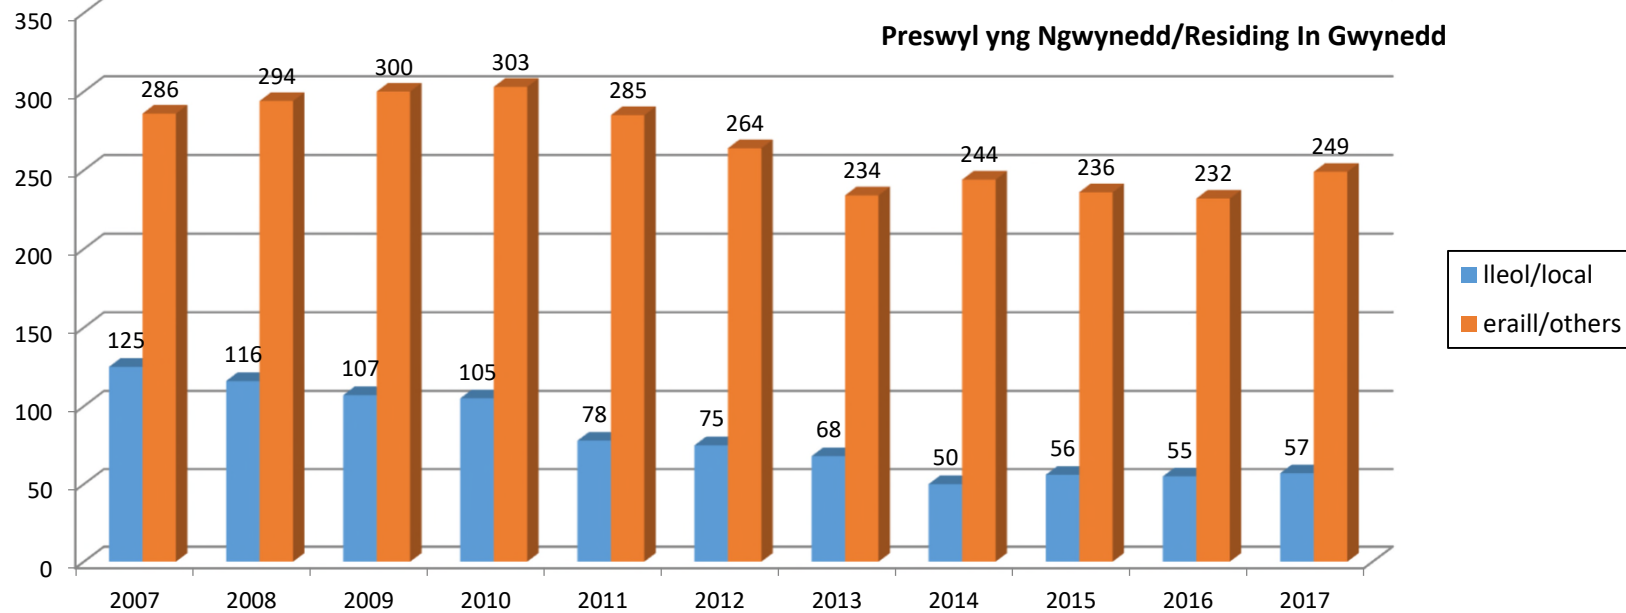

Preswyl yng Ngwynedd/Residing In Gwynedd