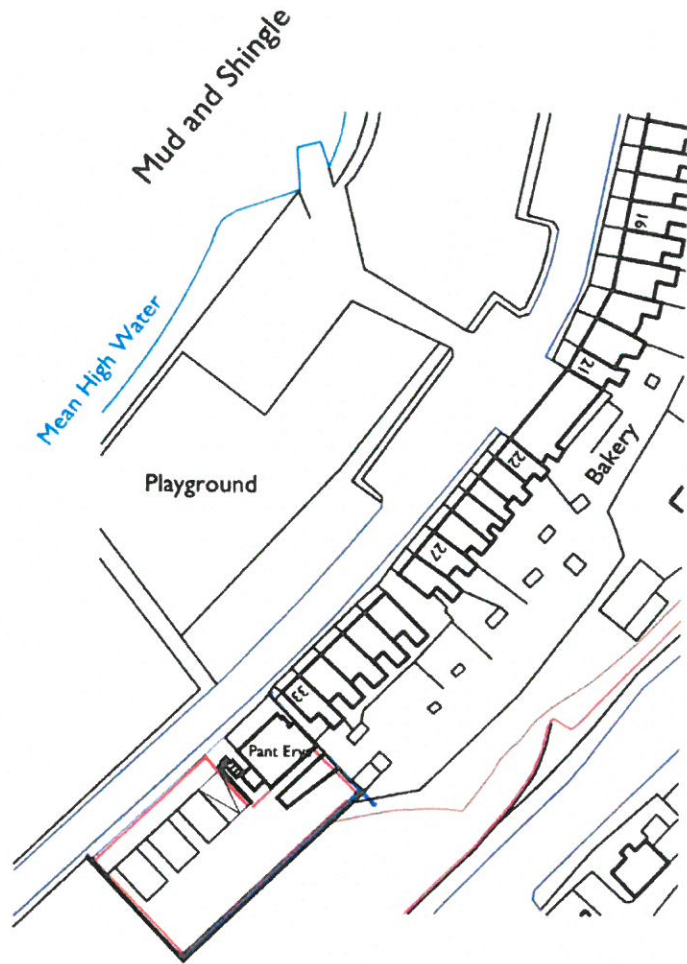

Rhif y Cais / Application Number : C17/1117/20/AM

Cynllun lleoliad ar gyfer adnabod y safle yn unig. Dim i raddfa.  
Location Plan for identification purposes only. Not to scale.

JOB	DATE
Land forming part of curtilage of Pant Erys, Beach Rd., Felinheli.	November 2017
DRAWING	SCALE
Location Plan.	1:1250@A4

Site Section A - A.

JOB	DATE
Land forming part of curtilage of Pant Erys, Beach Rd., Felinheli.	November 2017
DRAWING	SCALE
Existing Block Plan & Site Section.	1:500@A4