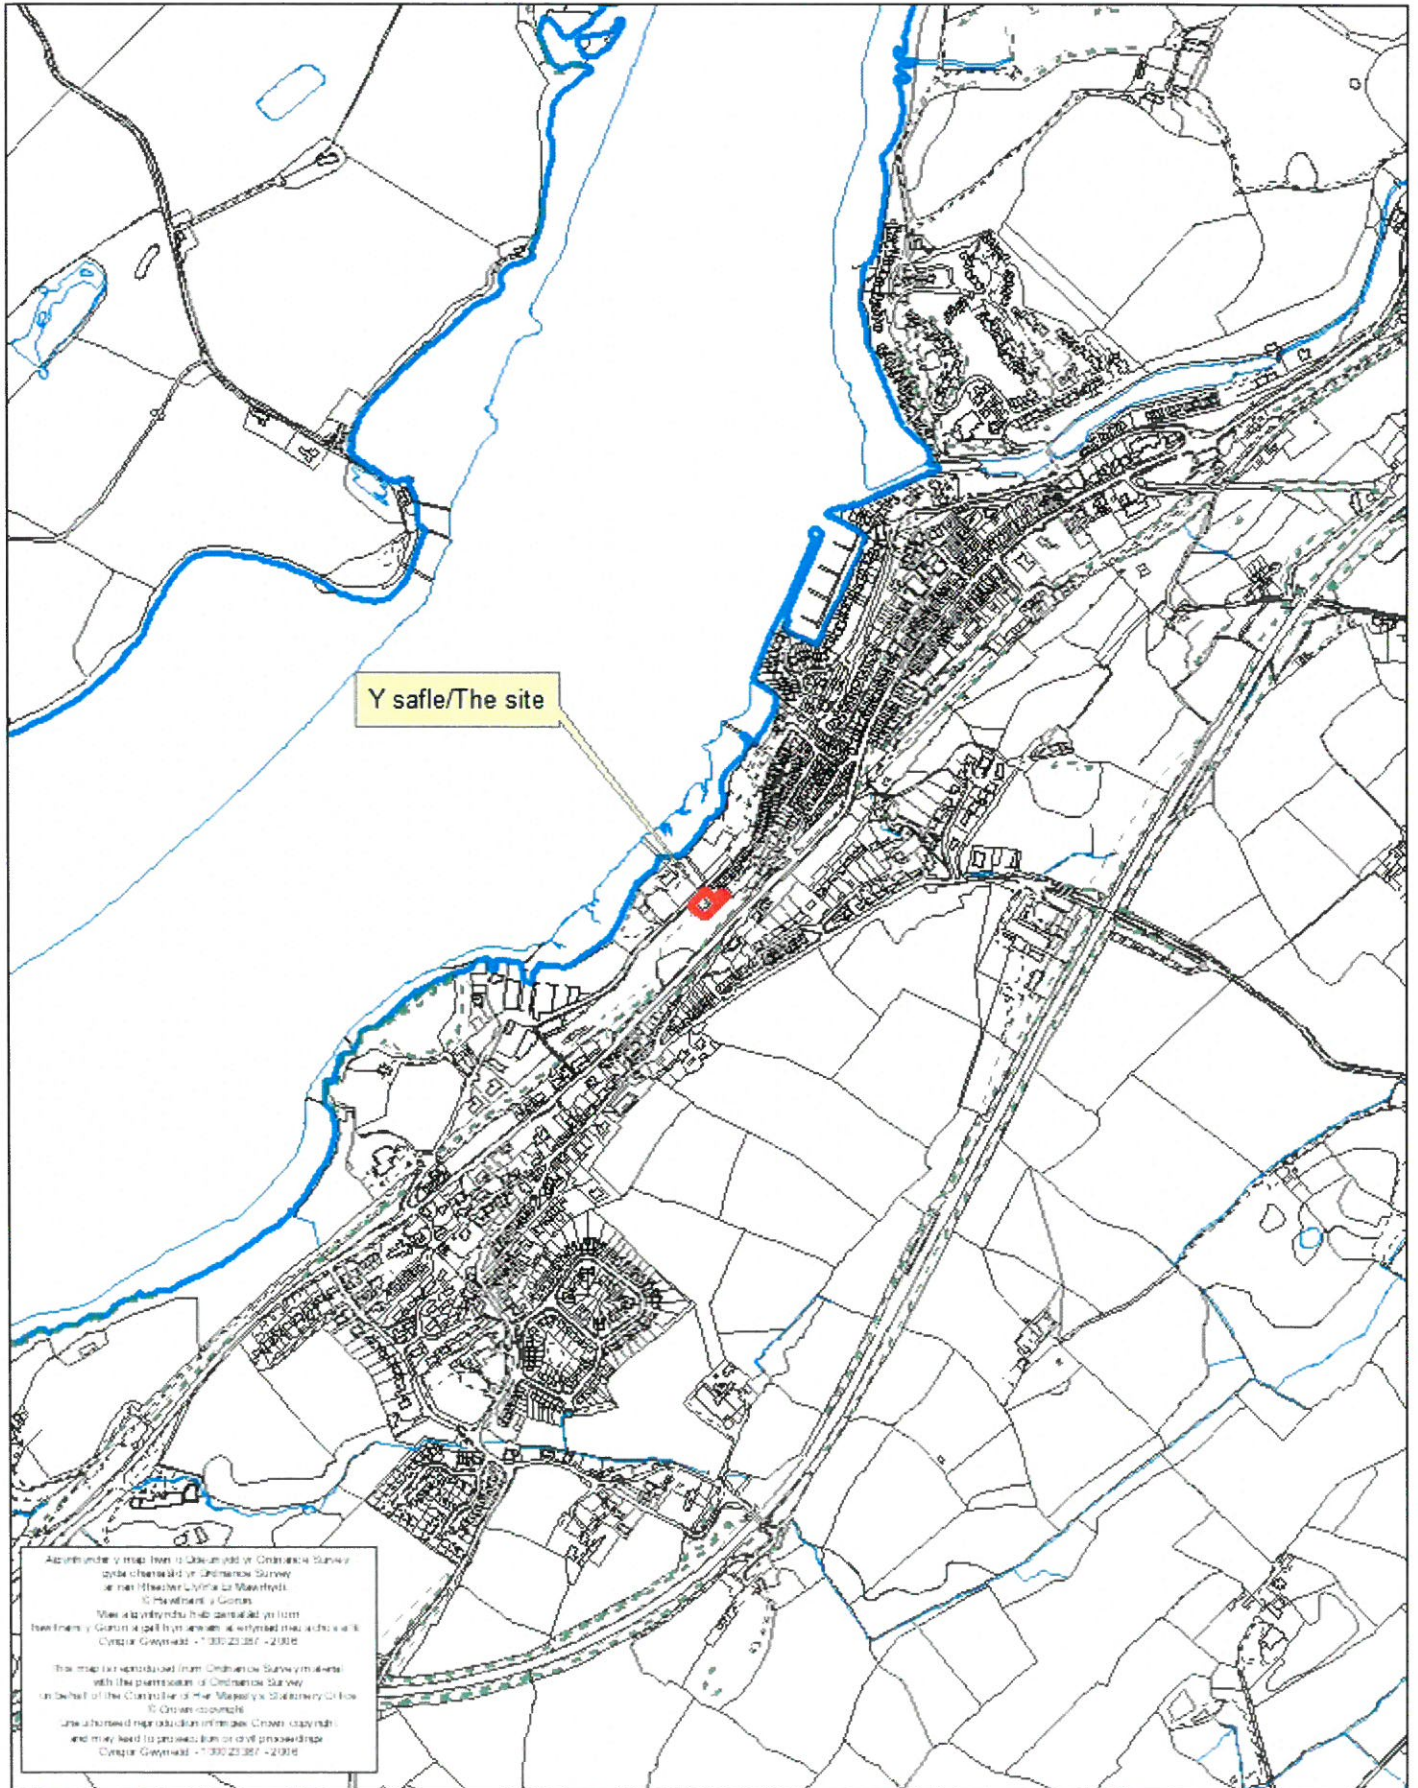

Rhif y Cais / Application Number : C17/1117/20/AM

Cynllun lleoliad ar gyfer adnabod y safle yn unig. Dim i raddfa.  
Location Plan for identification purposes only. Not to scale.

JOB	DATE
Land forming part of curtilage of Pant Erys, Beach Rd., Felinheli.	November 2017
DRAWING	SCALE
Location Plan.	1:1250@A4

Site Section A - A.

JOB	DATE
Land forming part of curtilage of Pant Erys, Beach Rd., Felinheli.	November 2017
DRAWING	SCALE
Existing Block Plan & Site Section.	1:500@A4