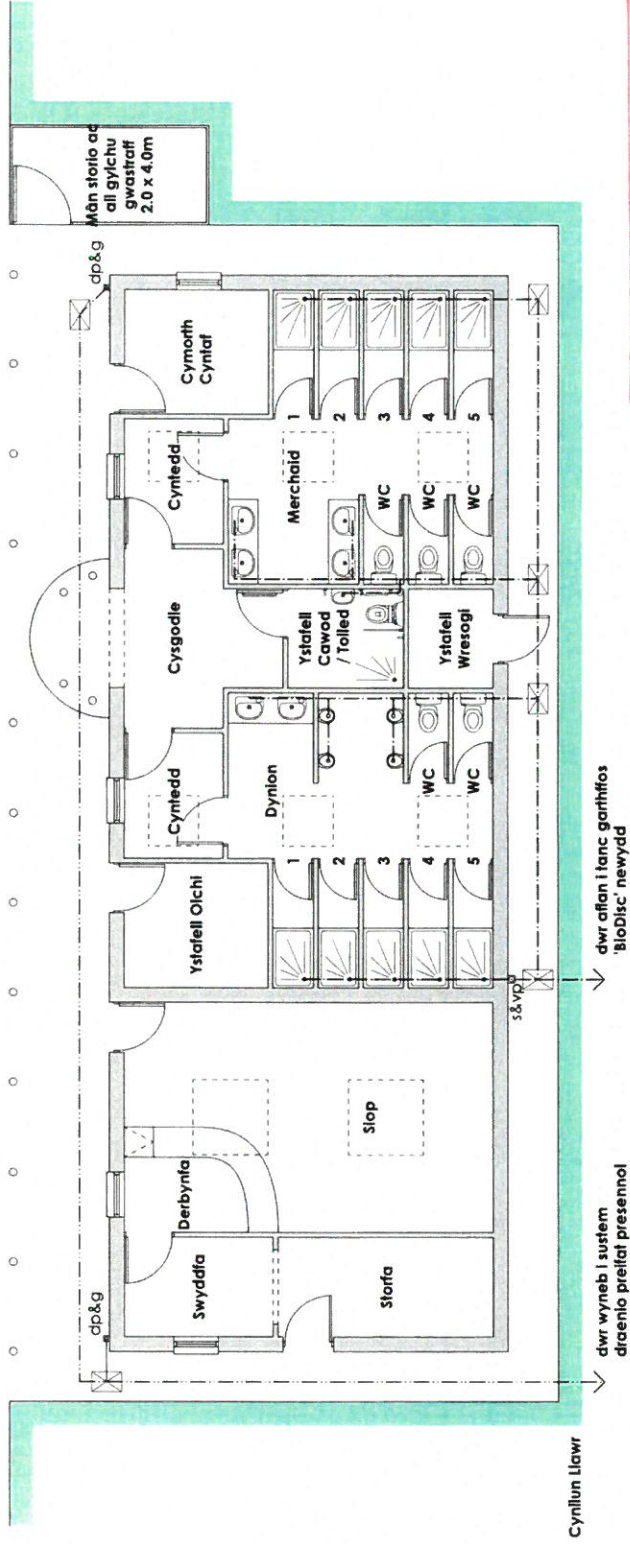

CYNLLUN DIMYGIEDIG
REVISED PLAN

Derbynwyd/Received 21.12.17
Llofnod/signature Uma

DATE : 07.08.2017 SCALE : 1:100	
DRAWN: LAG	CHECKED: AMJ
JOB: Cerbydau Campio, Portmeirion, Gwynedd	
DRG: Cynllun Llwr Bwrddedig	
JOB NO. 5241	DRG. REF. (20)01
REV. C	REV. C

C 18 12 17 Manylion draming a hysio gwastraff weid
A 23 11 17 Cynllun dimygiedig LAG
B 17 11 17 Cynllun dimygiedig LAG
C 18 12 17 Manylion draming a hysio gwastraff weid

Ap Thomas Cyl.
Uwch Maes
Parc Menai
Gwynedd
LL57 4DF
01248 620353
www.ap-thomas.com
info@ap-thomas.com

21 Dec 2017

CYNLLUN LLOW