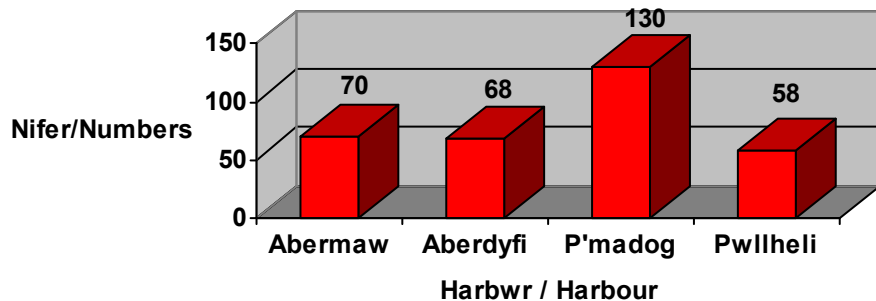

Darlun o ystadegau cychod ym mhob harbwr. Analysis of boat statistics at each harbour.

Nifer o Gychod / Number of Boats