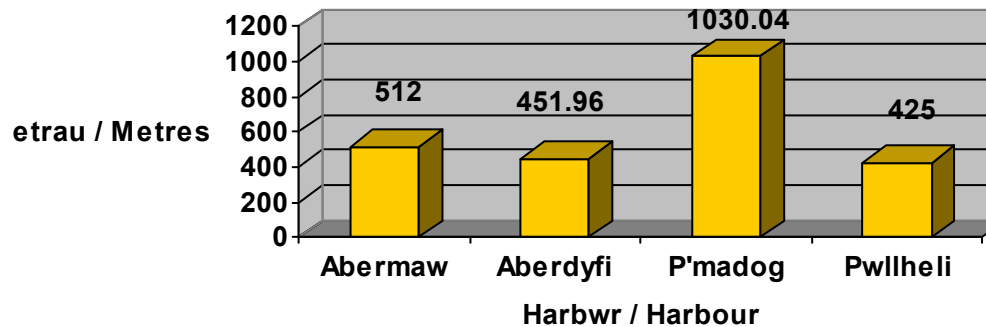

Cyfanswm Hyd / Total LOA