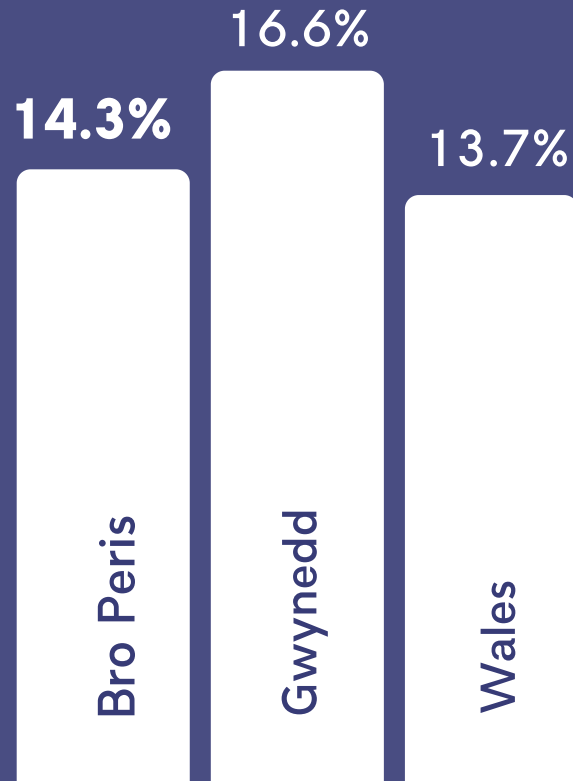

AGEING WELL ...

% of the population living with long term illness or disability