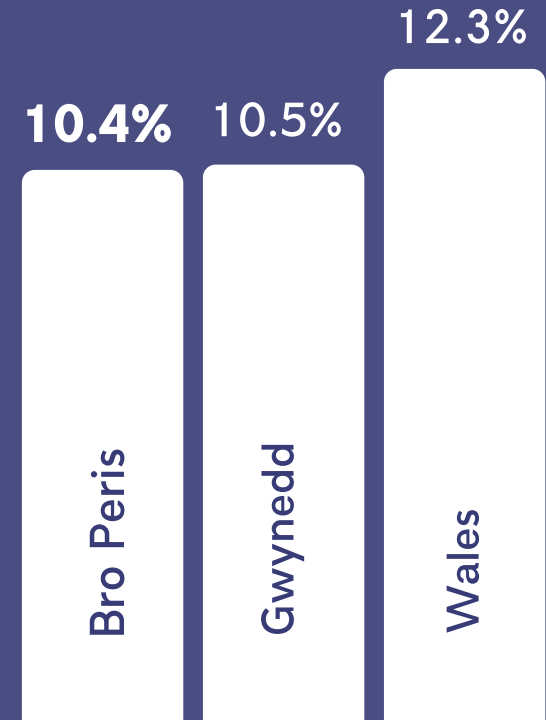

Wales: 3,548

Housing Stock Profile

(Ratio of "New" to "Old" Stock - Percentage of houses built 2000-2015 to the percentage of existing stock built before 1919)

0.11

Gwynedd: 0.15

Wales: 0.40

LANGUAGE AND CULTURE ...

ACCESSIBLE, BEAUTIFUL AND DURABLE ENVIRONMENT ...

Score for proximity to an Accessible Natural Green Space (%)

Bro Peris

77.76%

Gwynedd

76.6%

Wales

77%