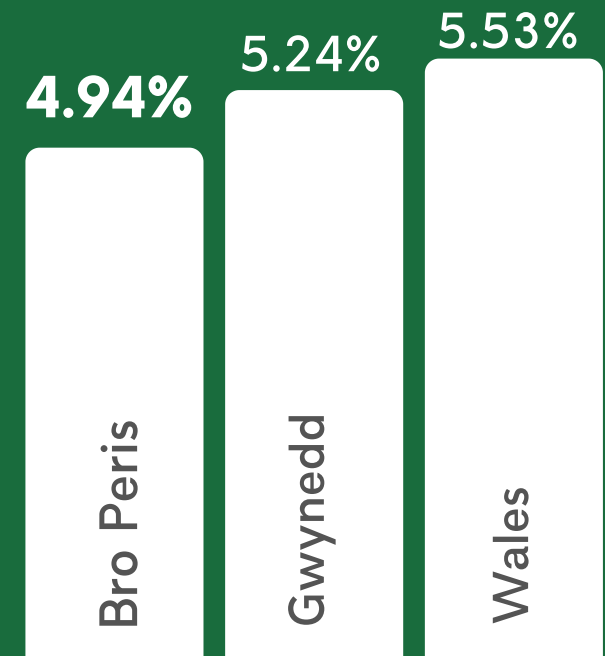

£166,150

Gwynedd: £167,125

Wales: £162,000

% of holiday homes in Bro Peris

People that lived in overcrowded homes (%)

HOUSING ...

Likelihood of housing in poor condition (%)

Bro Peris