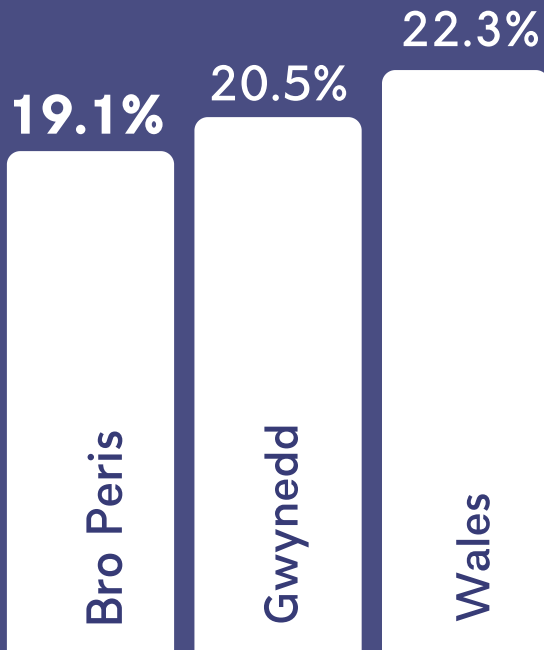

AGEING WELL ...

% of the population living with long term illness or disability