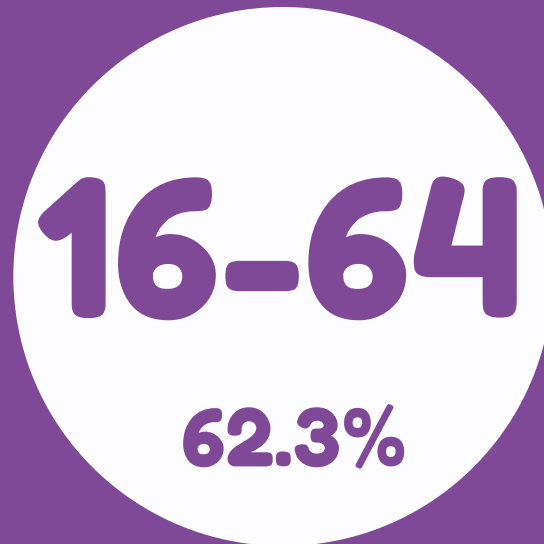

*** Source: Burum Consultancy Report 2021. Note that the data has been modified due to the differences between the boundaries of some regeneration areas and the boundaries of data sources. ***

11,665

residents live in Bro Peris.