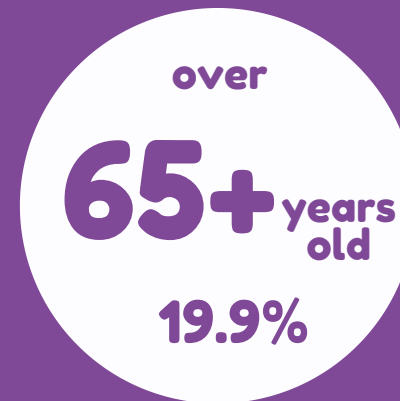

*** Source: Burum Consultancy Report 2021. Note that the data has been modified due to the differences between the boundaries of some regeneration areas and the boundaries of data sources. ***

11,665

residents live in Bro Peris.