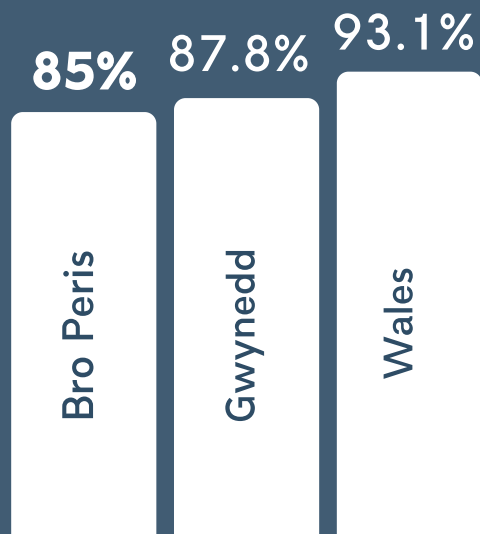

% broadband availability (30Mb)

Average travel time to and from sport facilities:

Public

Bro Peris:
91
minutes

Gwynedd:
71
minutes

Wales:
55
minutes

Private

Bro Peris:
19
minutes

Gwynedd:
12
minutes

Wales:
10
minutes

*which is the lowest in Gwynedd