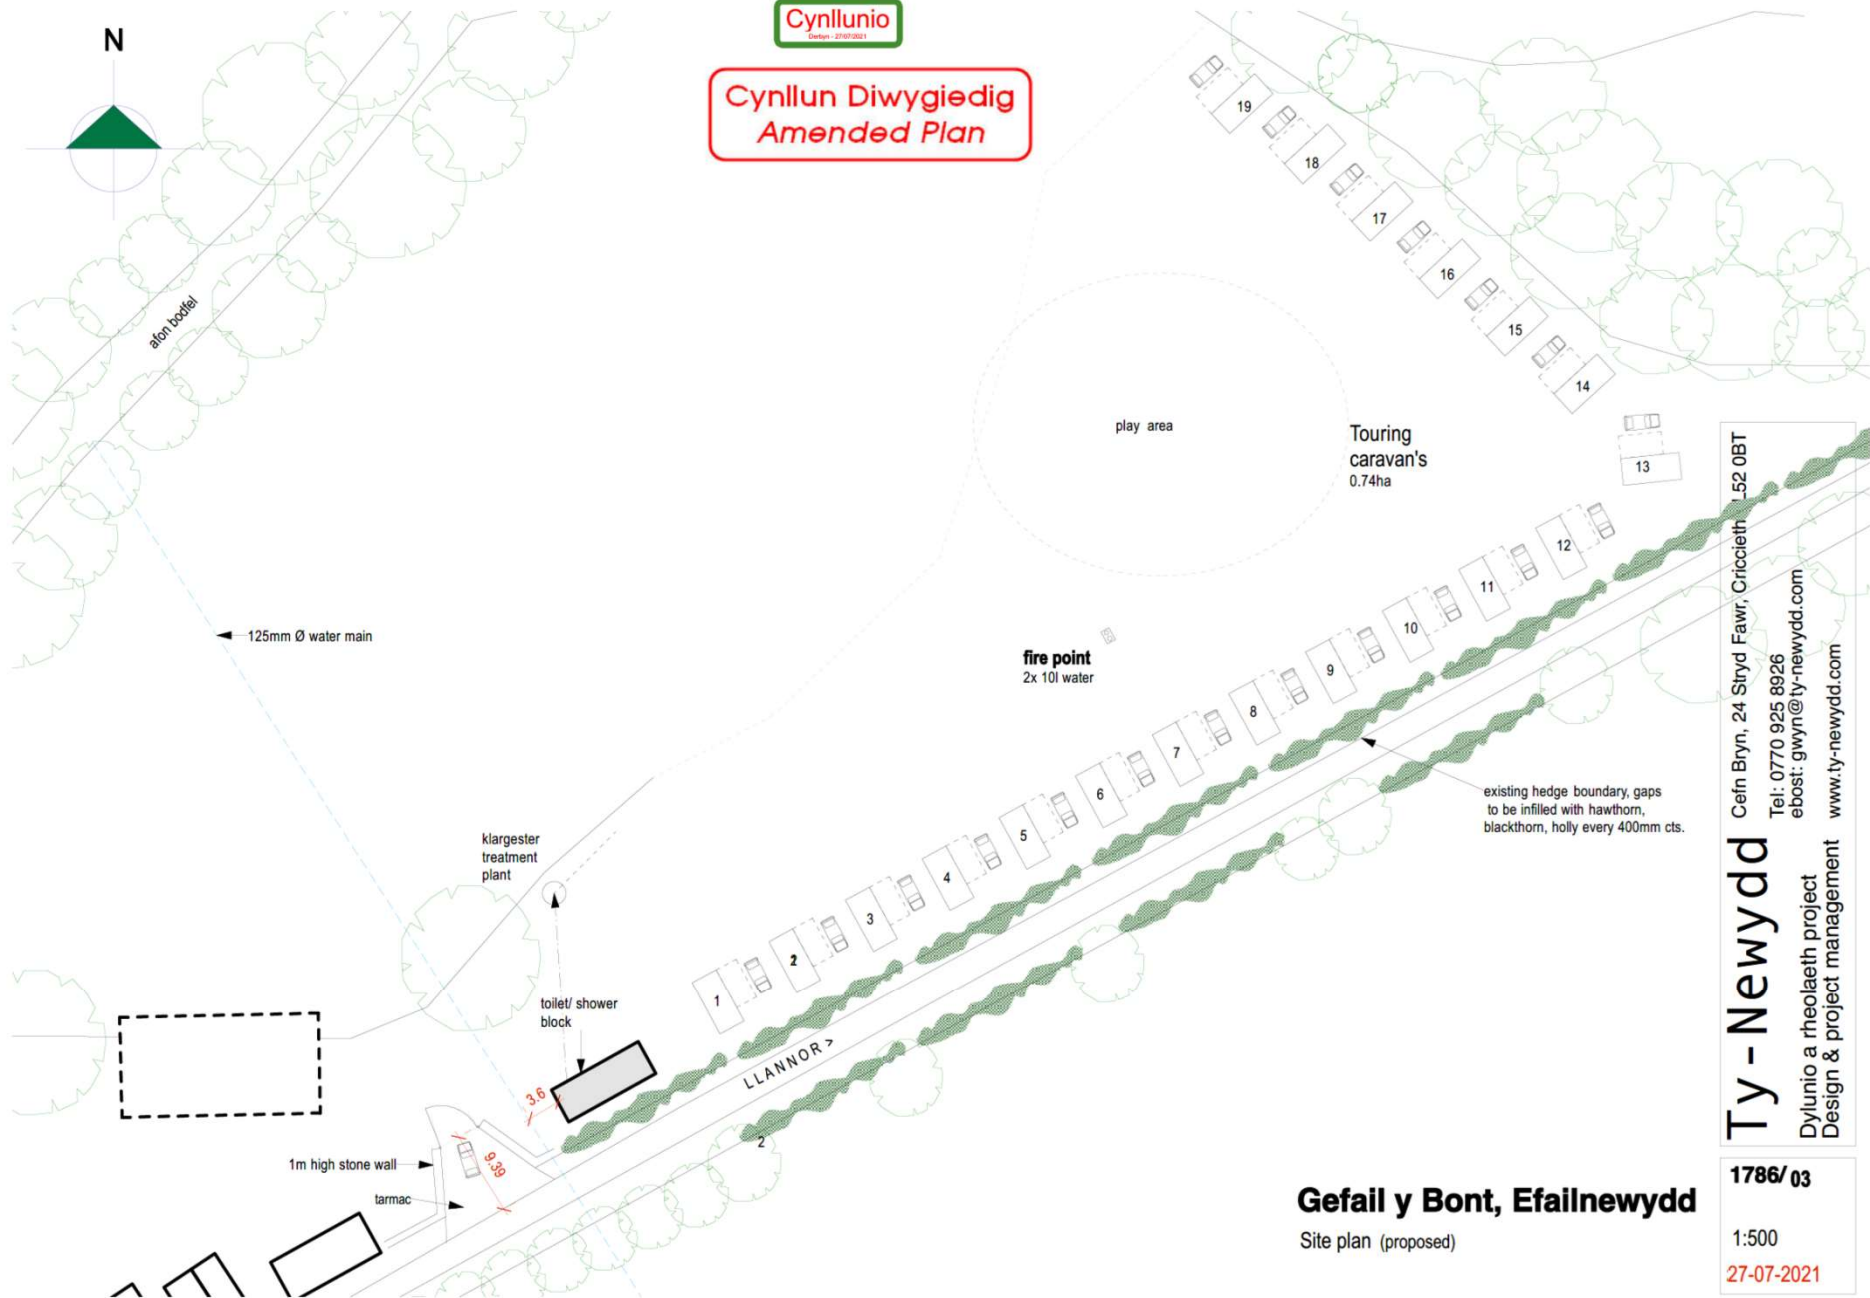

Cynllunio
Design - 27/07/2021

**Cynllun Diwygiedig
Amended Plan**

Ty - Newydd
Dylunio a rheolaeth project
Design & project management

Cefn Bryn, 24 Stryd Fawr, Criccieth L52 0BT
Tel: 0770 925 8926
eboost: gwyn@ty-newydd.com
www.ty-newydd.com

Gefail y Bont, Efailnewydd

Site plan (proposed)

1786/ 03

1:500

27-07-2021