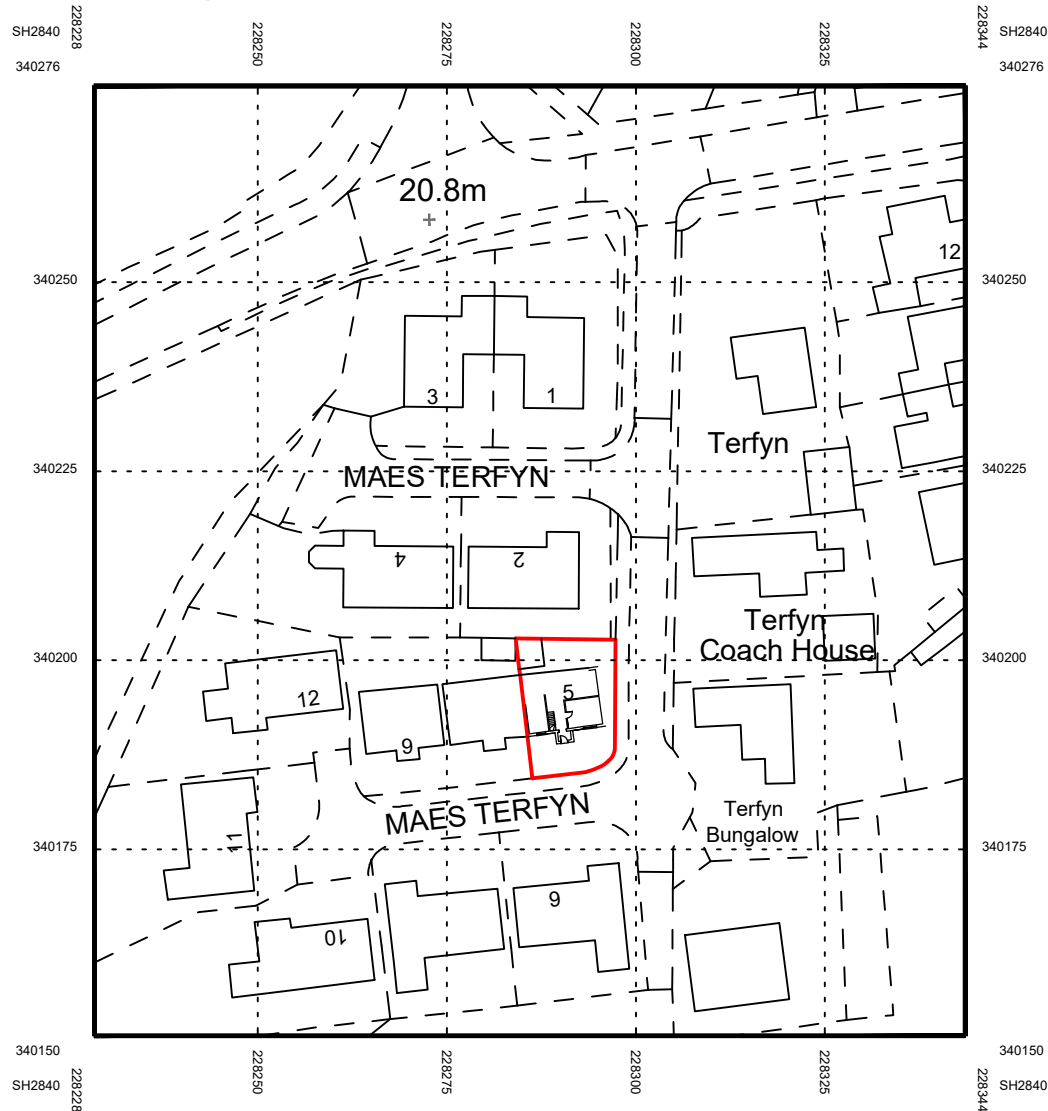

LOCATION PLAN SCALE 1/1000

Cynllun Diwygiedig
Amended Plan

Cynllunio
Derbyn - 23/08/2022

MapServe