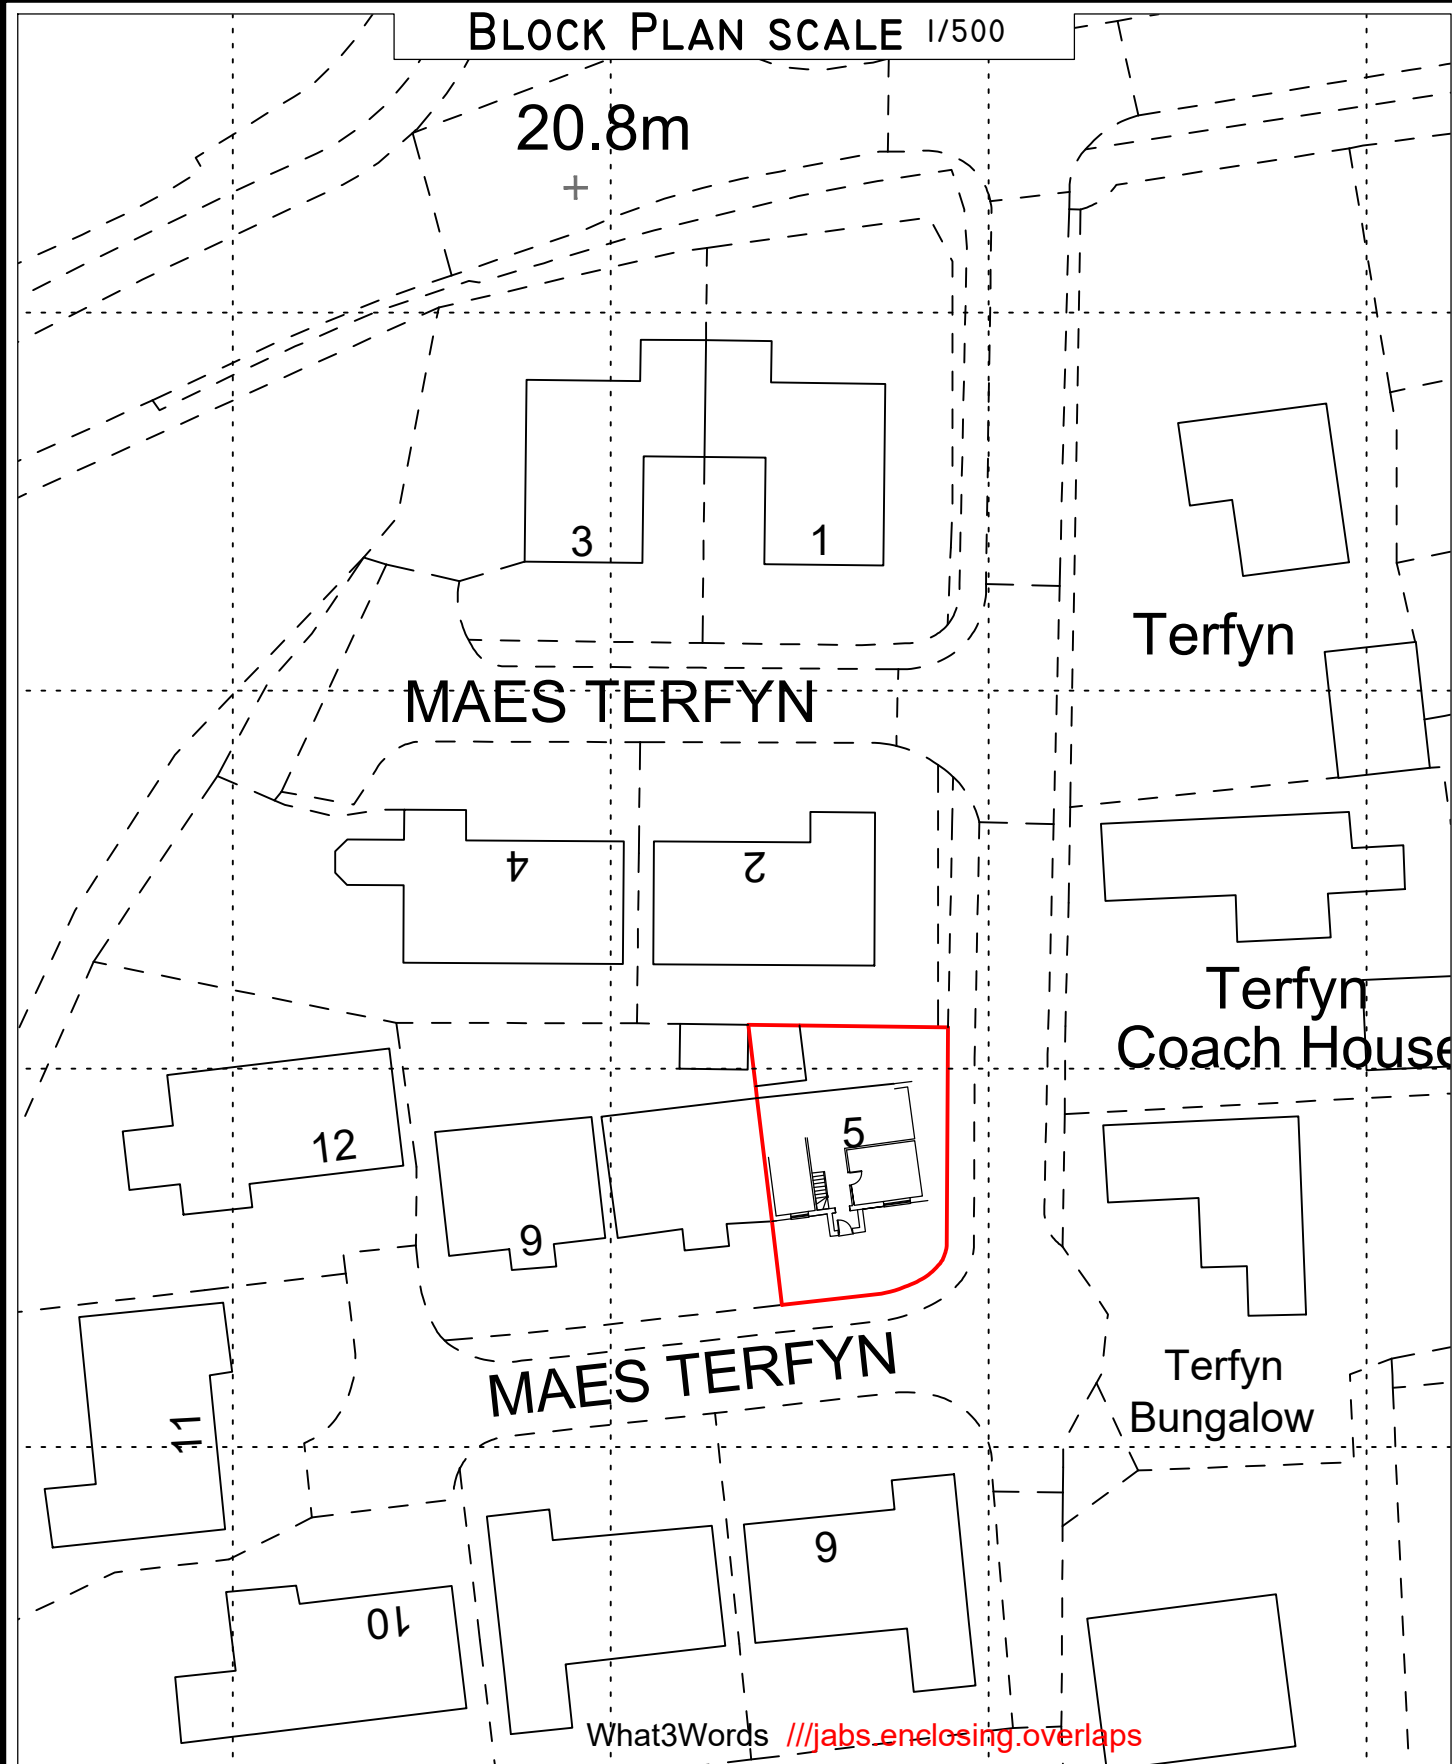

BLOCK PLAN SCALE 1/500

20.8m