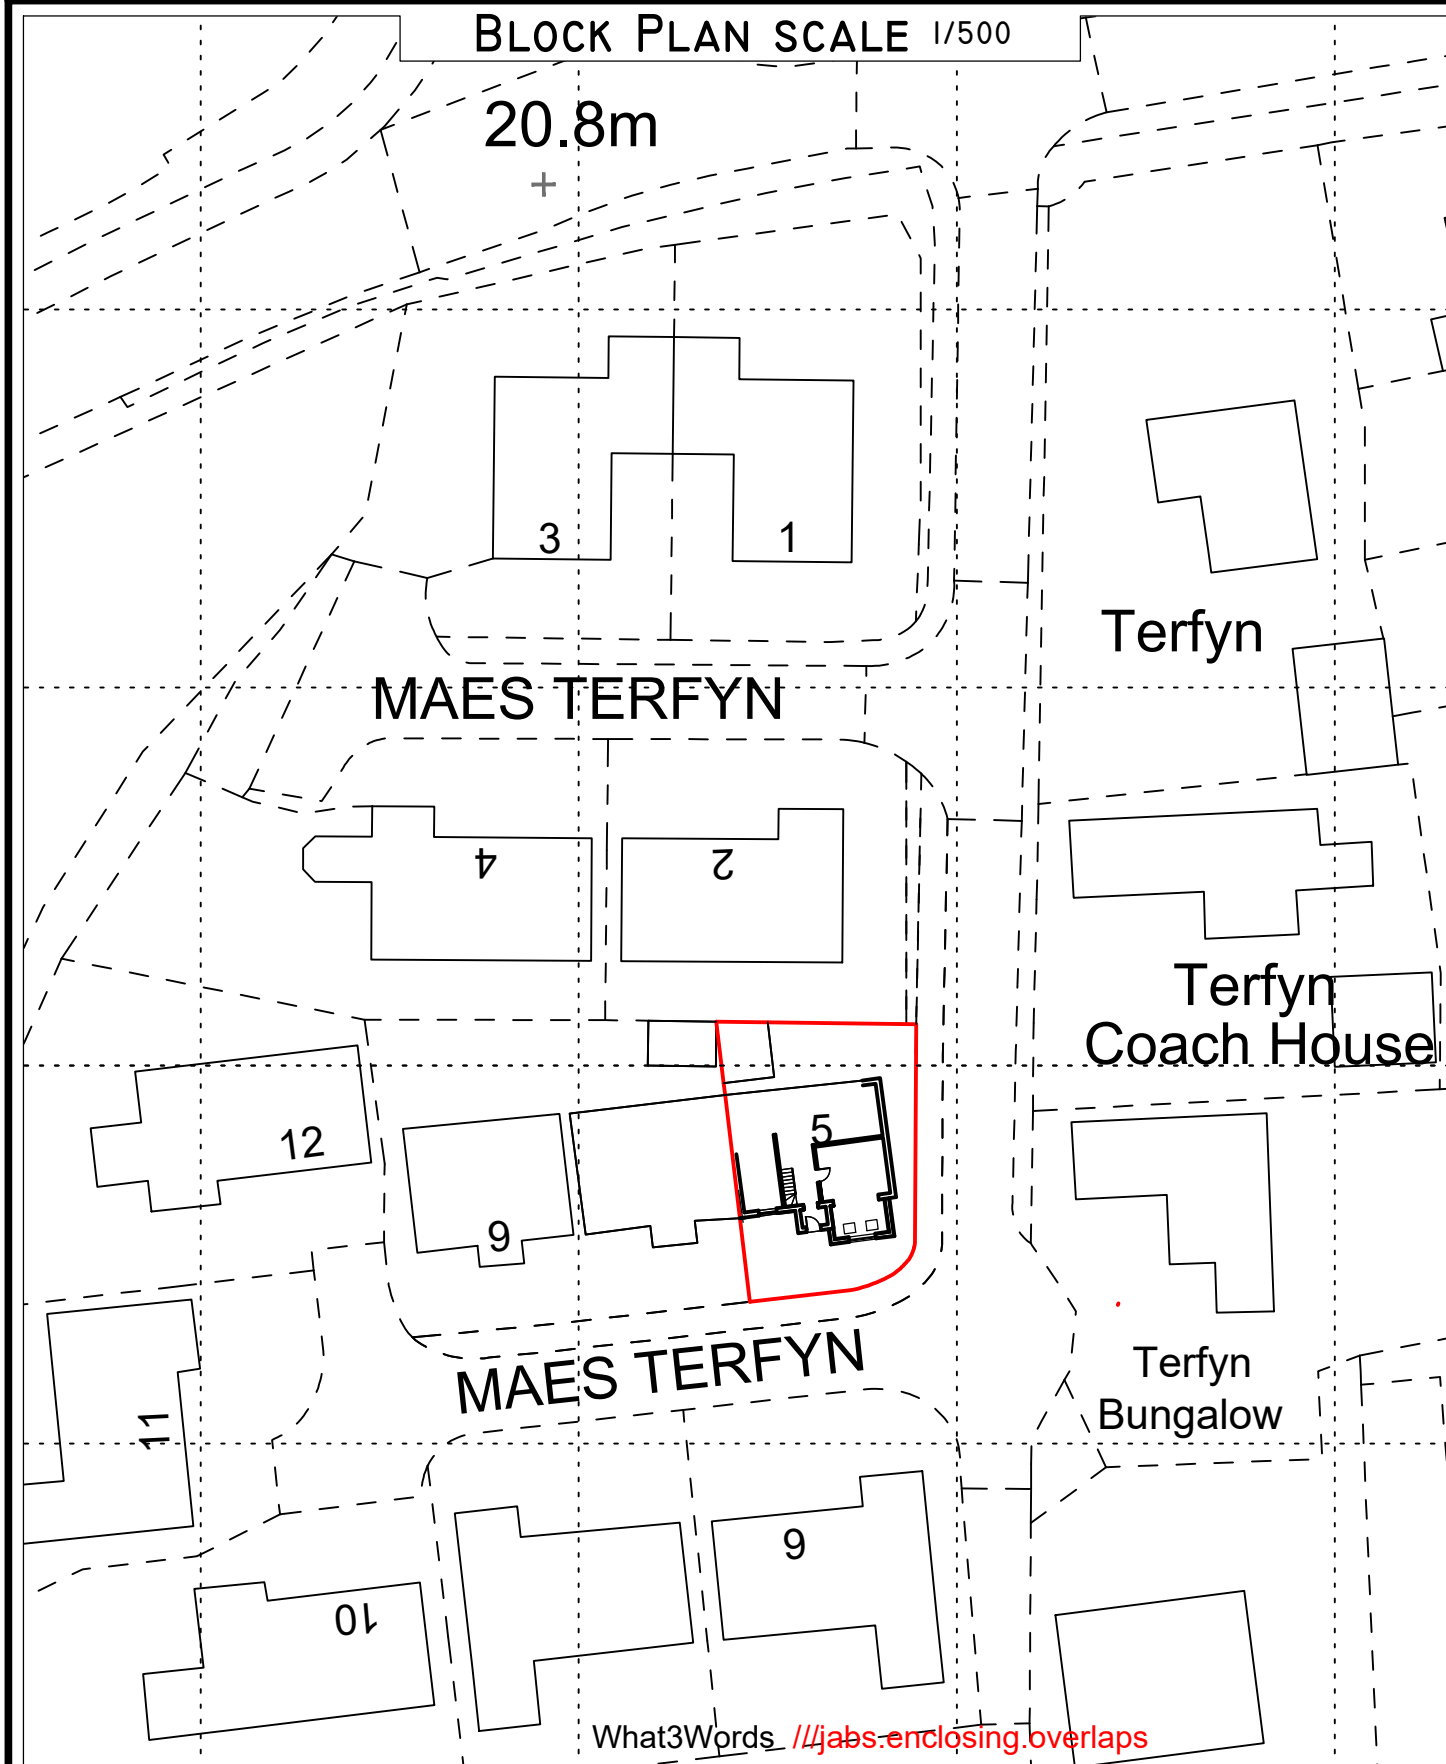

LOCATION PLAN SCALE 1/1000

Cynllun Diwygiedig
Amended Plan

Cynllunio

Derbyn - 23/08/2022

MapServe

BLOCK PLAN SCALE 1/500

20.8m

CYNLLUN
PLANS DRAWN

Architectural Services
email : cynllun@yahoo.com
07840704822

Address	Scale
5 Maes Terfyn, Morfa Nefyn, Gwynedd LL53 6EQ.	As shown
Drawing	Date
Location/ Block Plan Proposed	May 2022
	Drawing no
	2214-A3-02
	Job Ref
	2214