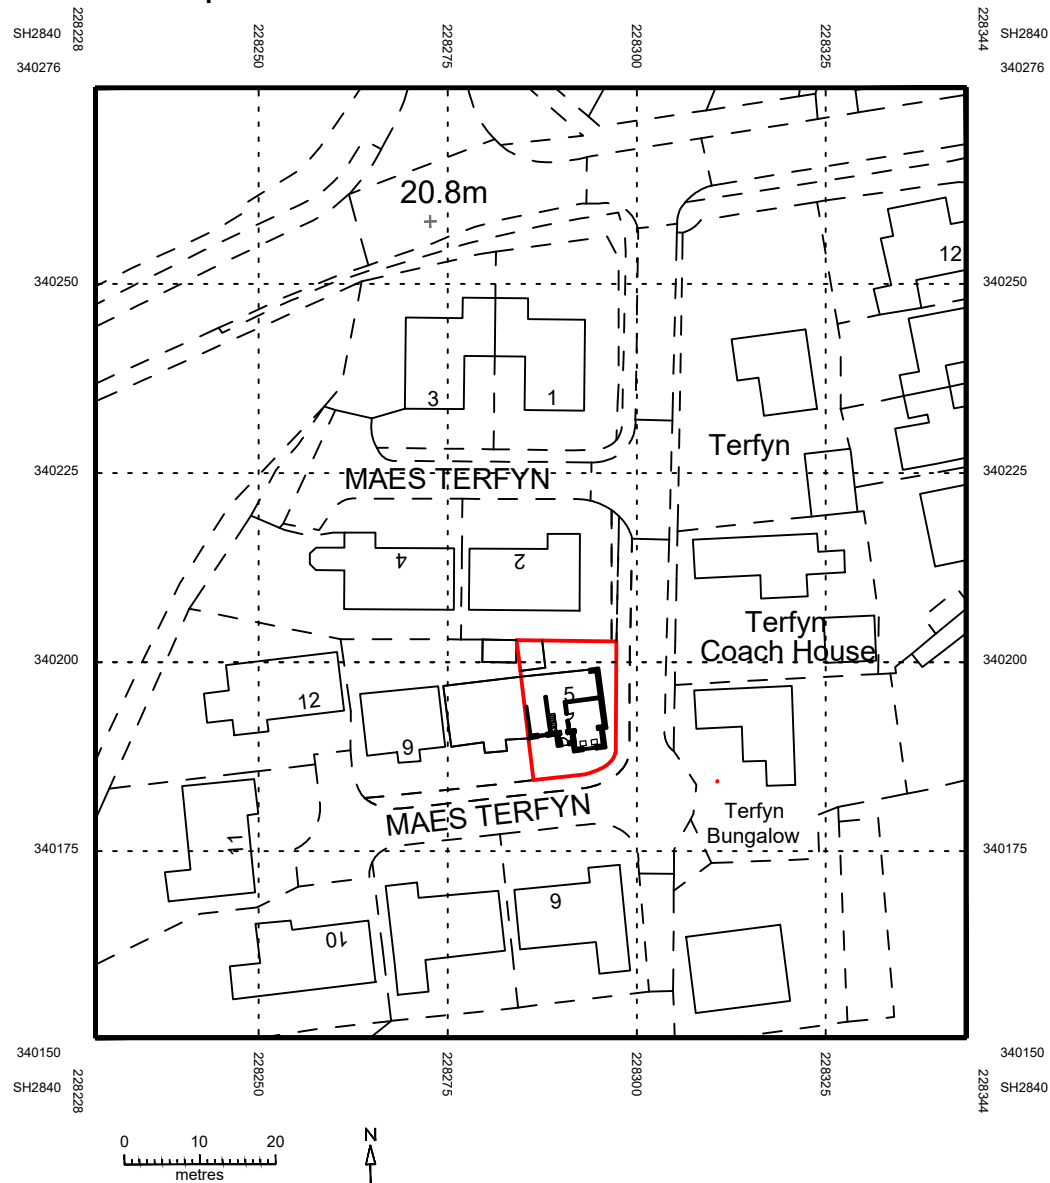

LOCATION PLAN SCALE 1/1000

Cynllun Diwygiedig
Amended Plan

Cynllunio

Derbyn - 23/08/2022

MapServe

BLOCK PLAN SCALE 1/500

20.8m

CYNLLUN
PLANS DRAWN