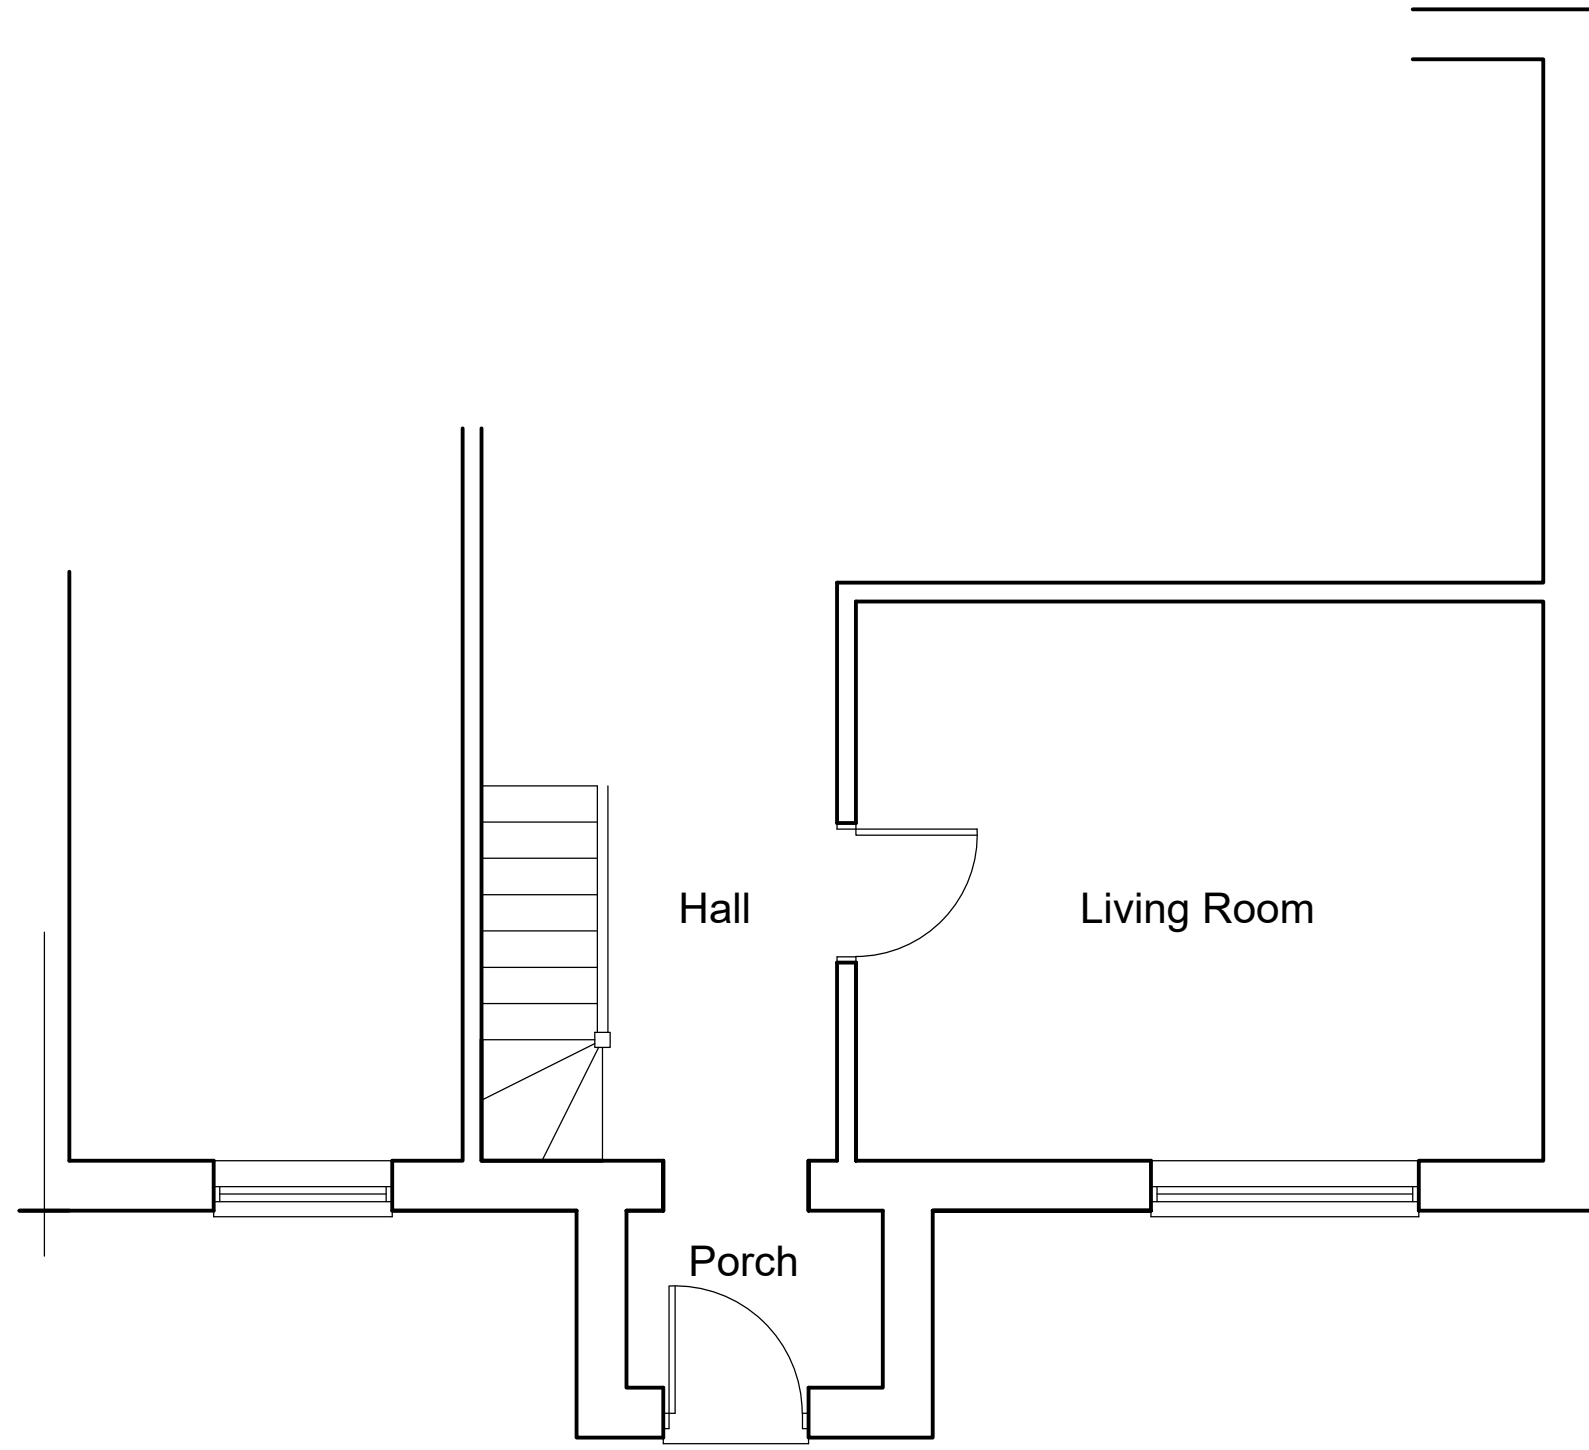

Cynllun Diwygiedig
Amended Plan

Cynllunio
Derbyn - 23/08/2022

This drawing is copyright and must not be reproduced without permission.
Do not scale check dimensions on site.
If in doubt ask!

What3Words [///jabs.enclosing.overlaps](http://jabs.enclosing.overlaps)

CYNLLUN
PLANS DRAWN
Architectural Services
email : cynllun@yahoo.com
07840704822

Address 5 Maes Terfyn, Morfa Nefyn, Gwynedd LL53 6EQ.	Scale 1/100 @A3
Drawing Existing Floor Plan Part	Date May 2022
	Drawing no 2214-A3-04
	Job Ref 2214