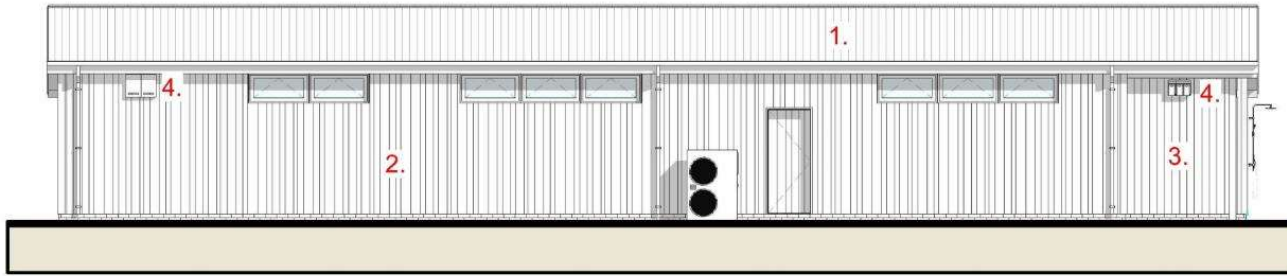

RHIF CYNLLUN - DRAWING NUMBER 0858-S102 **REV** B

1 Site - Proposed
1 : 500

1 East - Proposed
1 : 100

2 North - Proposed
1 : 100

3 South - Proposed
1 : 100

4 West - Proposed
1 : 100

Materials Key:

1. Anthracite profiled roofing sheets.

2. Random width Larch timber cladding

3. Yorkshire boarding screen.

Integrated bat boxes

Sparrow terrace nest boxes

4. Bat & Bird boxes for biodiversity gain

No.	Description	Date

Do not scale this drawing. Contractors must check all dimensions from site. This drawing is copyright