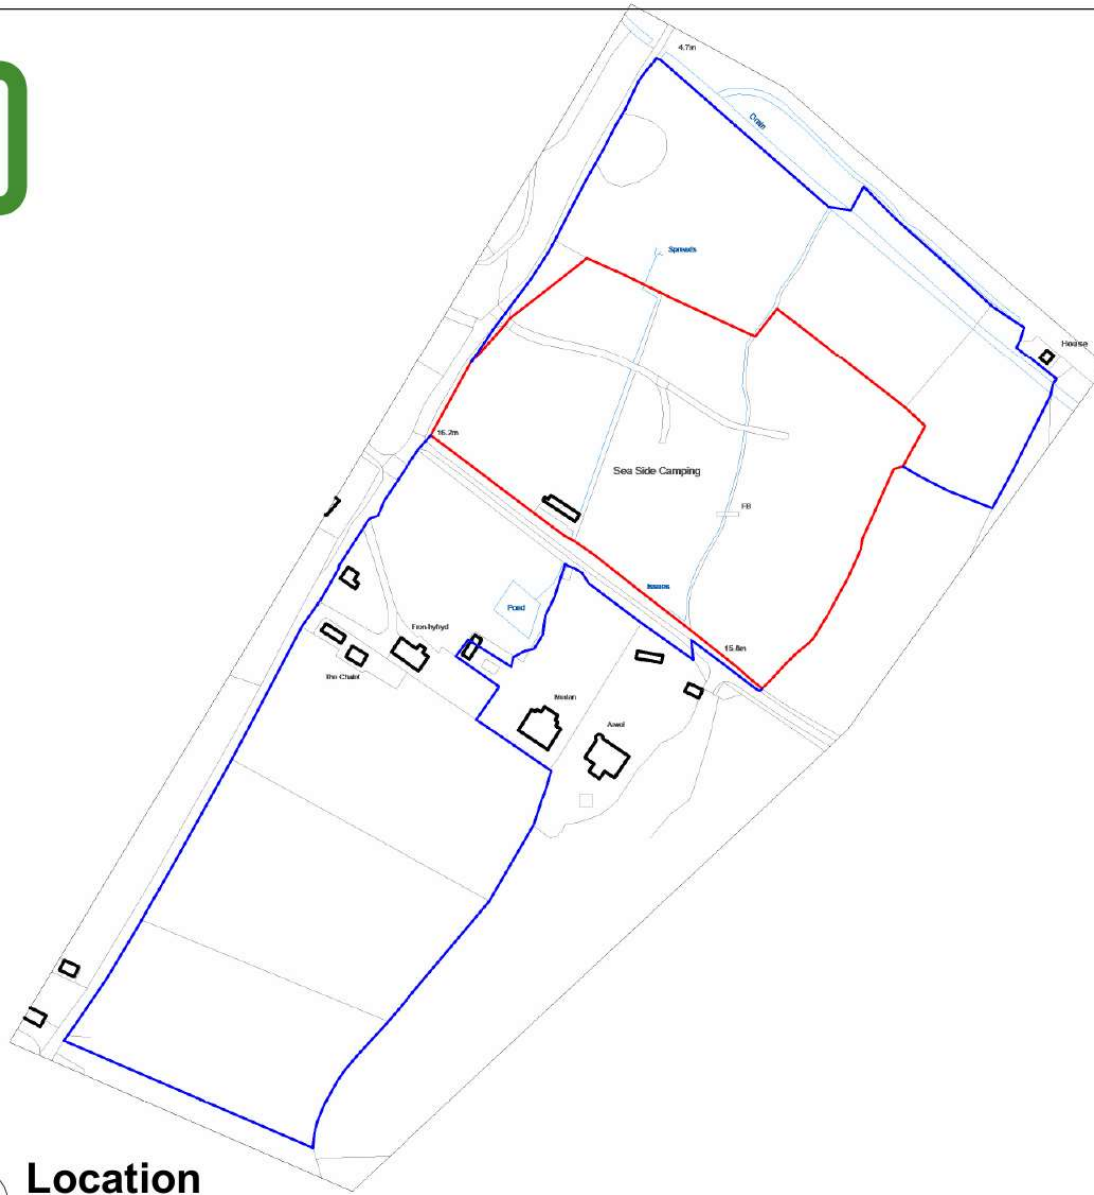

Cynllunio

Derbyn - 28/10/2024

1

Location

1 : 2000

Do not scale this drawing. Contractors must check all dimensions from site. This drawing is copyright

No.	Description	Date

Haydn E. Williams Cyf.
 Syrfewyr Adeiladu Siartredig
 Chartered Building Surveyors