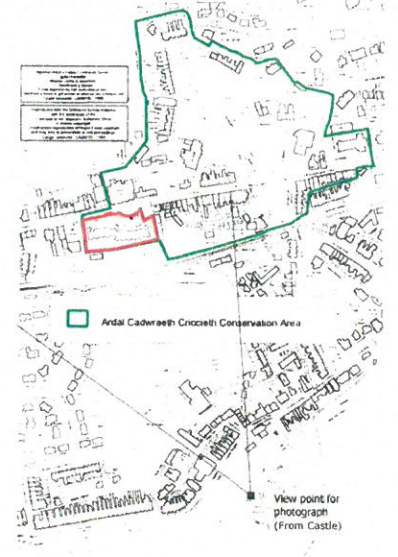

Rhif y Cais / Application Number : C16-0292-35-LL

Cynllun lleoliad ar gyfer adnabod y safle yn unig. Dim i raddfa.
Location Plan for identification purposes only. Not to scale.

? Crown Copyright 2007. All rights reserved. Licence number 100020449

Client
Mr. B. L. Butterworth

Project
Proposed Residential Development on land opposite the George IV Hotel, Criccieth

Location Plan		
Drwg. No. D171/01	Scale 1:1250/N.T.S.	Size A3
Date November 2007	Drawn GMO	Checked