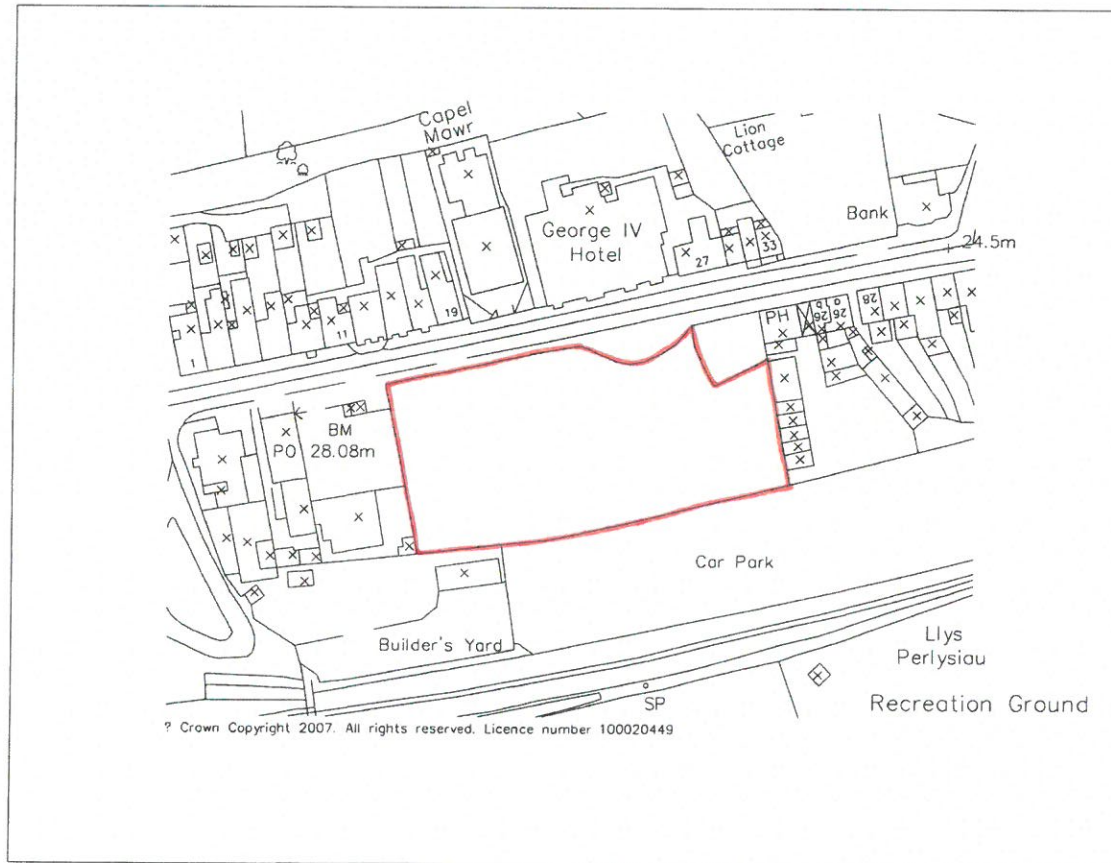

Rhif y Cais / Application Number : C16-0292-35-LL

Cynllun lleoliad ar gyfer adnabod y safle yn unig. Dim i raddfa.
Location Plan for identification purposes only. Not to scale.

? Crown Copyright 2007. All rights reserved. Licence number 100020449

Client
Mr. B. L. Butterworth

Project
Proposed Residential Development on land opposite the George IV Hotel, Criccieth

Location Plan		
Drwg. No. D171/01	Scale 1:1250/N.T.S.	Size A3
Date November 2007	Drawn GMO	Checked