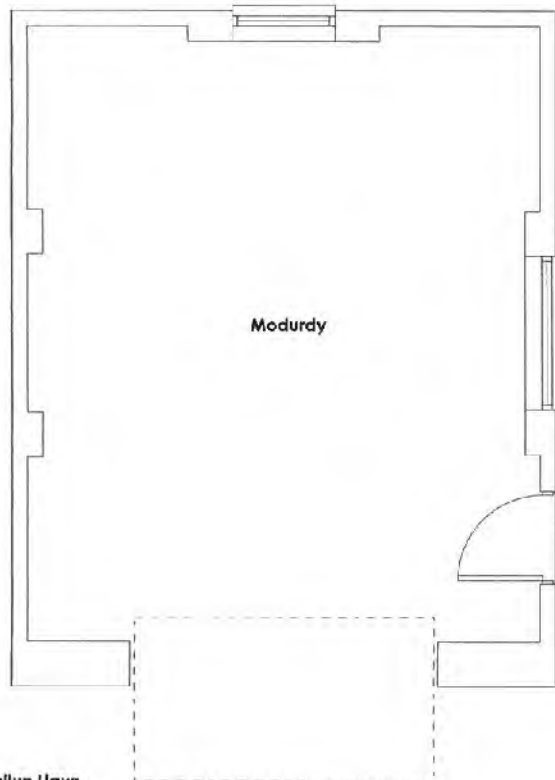

Cynllun Llwr