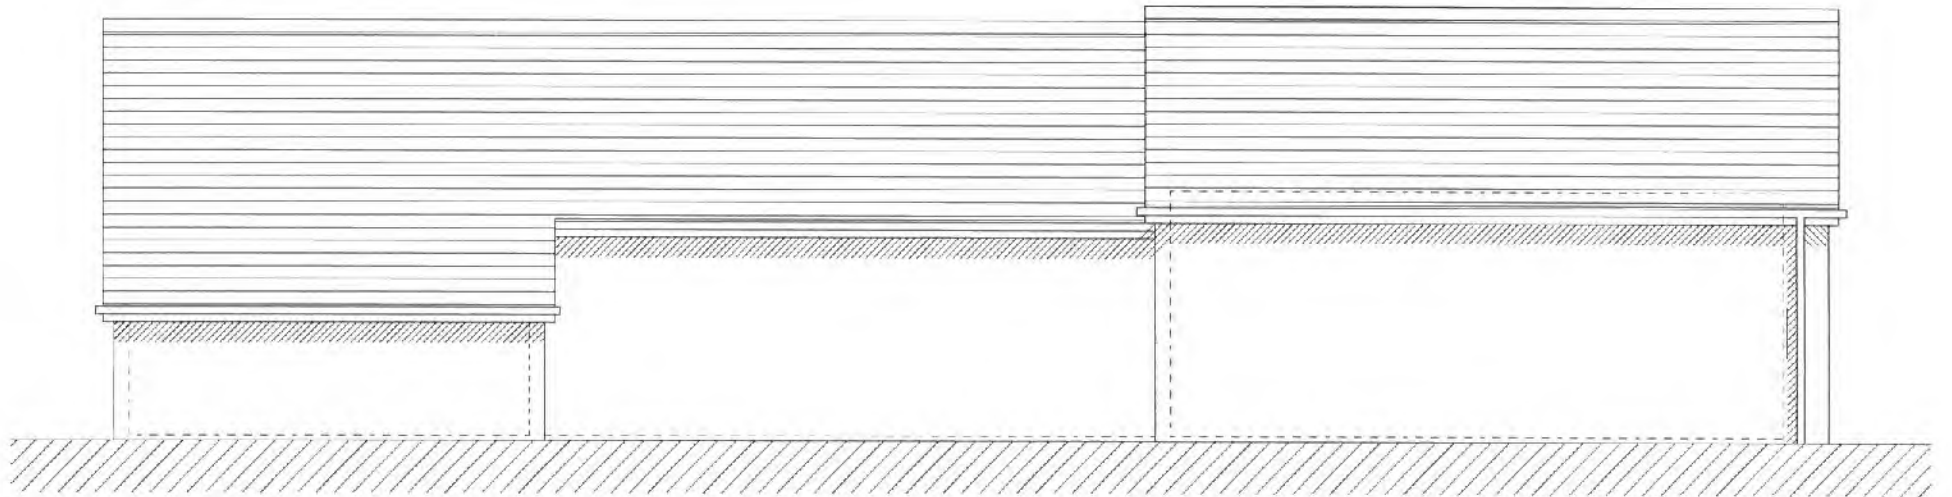

Drychiad Gogledd Ddwyrainol

Defnyddiau:
Tô - Llechi glas naturiol
Muriau - Gorffennod graean

Ap Thomas Cylf Unit 13b Llys Ornen Parc Meroni Bangor Gwynedd LL57 4DF 01248 470353 www.ap-thomas.com info@ap-thomas.com	© This drawing is copyright of Ap Thomas Cylf. It may not be copied or reproduced in any form or where or just altered without written consent.		DATE : 03.09.2014	SCALE : 1:50
	1. 201415 - Number for search purposes. Ref.		DRAWN: RWJ	CHECKED: AMJ
			JOB: Estyniad Modurdy Llefy Plu Llangybi	
			DRG: Drychiadau Bwrieddíg	
		JOB NO.:	DRG. REF.:	REV.:
		5015	[20] 02	A