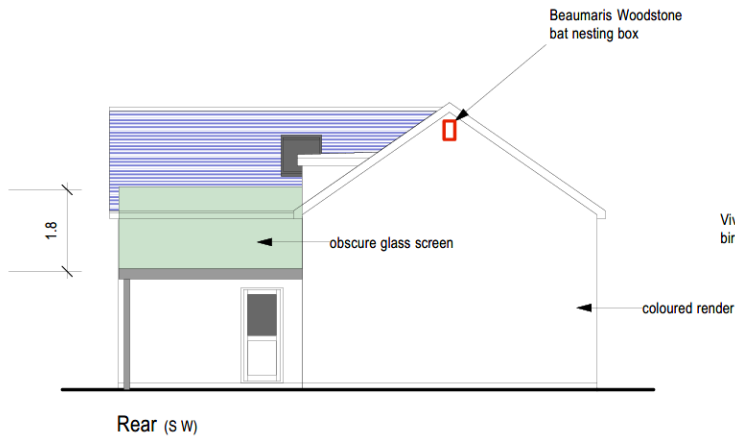

GLASCOED, Edern

Elevations

Ty - Newydd cy f .
Cefn Bryn, 24 Stryd Fawr,
Criccieth, LL52 0BT
Tel: 0770 925 8926
eboat: gwyn@ty-newydd.com
www.ty-newydd.com

Dylunio a rheolaeth project
Design & project management

1986/ 02

1:100 @ A3

07-08-2024