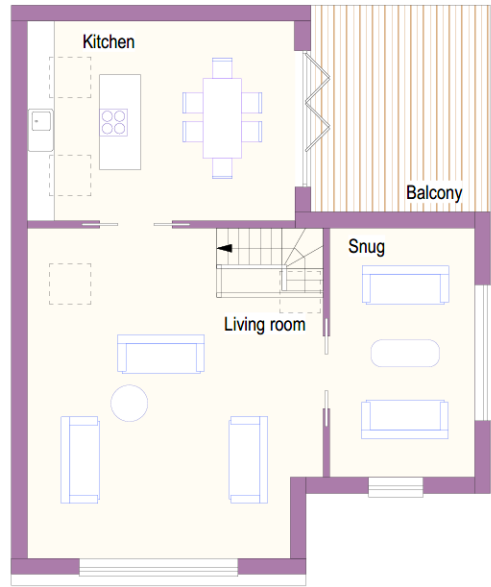

Dylunio a rheolaeth project  
Design & project management

1986/ 02

1:100 @ A3

07-08-2024

Ground floor

First floor

**GLASCOED, Edern**

Floor plans